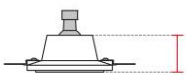

Req. space behind the plasterboard

115mm

hole on the plasterboard

155x155mm

External measures

150x150mm

Measures of the light output

72x72mm

Height without electrical part

65mm

Height including the electrical part

110mm

Notes on measures

General notes

INCASSO A PLAFONE E PARETE

4178-35

Packaging

Type	White die-cut Box
Measures AxBxH	195x195x127mm
Gross Weight [Kg]	0,999
Master carton	NO
Quantity of articles	
Measures AxBxH	

Technical Data Sheet

4178-35

Fotometric Data

Electrical part		illuminance
Power		
Light Output	lm	
Colour Temperature		
CRI		
Lamp Light Output	%	
Light Output of the lamp		
Beam Angle		
Beam Inclination		