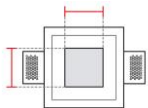

Req. space behind the plasterboard

115mm

hole on the plasterboard

155x155mm

External measures

150x150mm

Measures of the light output

72x72mm

Height without electrical part

65mm

Height including the electrical part

110mm

Notes on measures

General notes

INCASSO A PLAFONE E PARETE

4178-35

Packaging

Type	White die-cut Box
Measures AxBxH	195x195x127mm
Gross Weight [Kg]	0,999
Master carton	NO
Quantity of articles	
Measures AxBxH	

Technical Data Sheet

4178-35

Fotometric Data

Electrical part		illuminance
Power		
Light Output	lm	
Colour Temperature		
CRI		
Lamp Light Output	%	
Light Output of the lamp		
Beam Angle		
Beam Inclination		