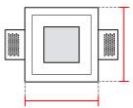

Req. space behind the plasterboard

115mm

hole on the plasterboard

155x155mm

External measures

150x150mm

Measures of the light output

72x72mm

Height without electrical part

65mm

Height including the electrical part

110mm

Notes on measures

General notes

INCASSO A PLAFONE E PARETE

4178-35

Packaging

Type	White die-cut Box
Measures AxBxH	195x195x127mm
Gross Weight [Kg]	0,999
Master carton	NO
Quantity of articles	
Measures AxBxH	

Technical Data Sheet

4178-35

Fotometric Data

Electrical part		illuminance
Power		
Light Output	lm	
Colour Temperature		
CRI		
Lamp Light Output	%	
Light Output of the lamp		
Beam Angle		
Beam Inclination		