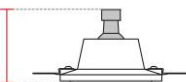

Req. space behind the plasterboard

115mm

hole on the plasterboard

155x155mm

External measures

150x150mm

Measures of the light output

72x72mm

Height without electrical part

65mm

Height including the electrical part

110mm

Notes on measures

General notes

INCASSO A PLAFONE E PARETE

4178-35

Packaging

Type	White die-cut Box
Measures AxBxH	195x195x127mm
Gross Weight [Kg]	0,999
Master carton	NO
Quantity of articles	
Measures AxBxH	

Technical Data Sheet

4178-35

Fotometric Data

Electrical part		illuminance
Power		
Light Output	lm	
Colour Temperature		
CRI		
Lamp Light Output	%	
Light Output of the lamp		
Beam Angle		
Beam Inclination		