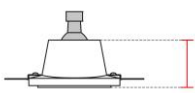

*Req. space behind the plasterboard*

130mm

*hole on the plasterboard*

155x155mm

*External measures*

150x150mm

*Measures of the light output*

Ø 85mm

*Height without electrical part*

78mm

*Height including the electrical part*

125mm

**Notes on measures**

**General notes**

**INCASSO A PLAFONE E PARETE**

4177-35