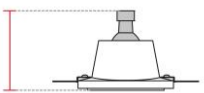

*Req. space behind the plasterboard*

130mm

*hole on the plasterboard*

155x155mm

*External measures*

150x150mm

*Measures of the light output*

Ø 85mm

*Height without electrical part*

78mm

*Height including the electrical part*

125mm

**Notes on measures**

**General notes**

**INCASSO A PLAFONE E PARETE**

4177-35