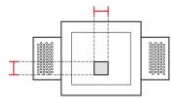

# Technical Data Sheet

Last data update

3/15/2016

9010  
novantadieci®

*Req. space behind the plasterboard*

70mm

*hole on the plasterboard*

120x110mm

*External measures*

115x105mm

*Measures of the light output*

20x20mm

*Height without electrical part*

40mm

*Height including the electrical part*

65mm