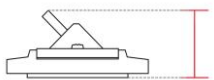

# Technical Data Sheet

Last data update

3/15/2016

9010  
novantadieci®

*Req. space behind the plasterboard*

70mm

*hole on the plasterboard*

120x110mm

*External measures*

115x105mm

*Measures of the light output*

20x20mm

*Height without electrical part*

40mm

*Height including the electrical part*

65mm