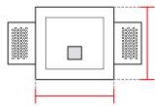

# Technical Data Sheet

Last data update

3/15/2016

9010  
novantadieci®

*Req. space behind the plasterboard*

70mm

*hole on the plasterboard*

120x110mm

*External measures*

115x105mm

*Measures of the light output*

20x20mm

*Height without electrical part*

40mm

*Height including the electrical part*

65mm