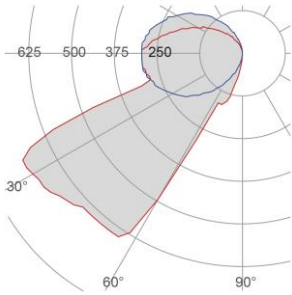

Technical Data Sheet

4202-3000

Fotometric Data