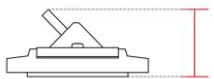

*External measures*

115x105mm

*Measures of the light output*

20x20mm

*Height without electrical part*

40mm

*Height including the electrical part*

65mm

## Notes on measures