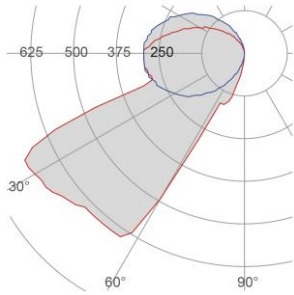

General Data

Protection Index	IP20
Isolation Class	III
Weight [Kg]	0,35
Country of production	MADE IN ITALY
Mounting instruction	025.416_9010_REV03

Installation

Multisize system	SI
Position	Wall pathmarker

Packaging

Type	White die-cut Box
Measures AxBxH	165x165x116mm
Gross Weight [Kg]	0,4147
Master carton	NO
Quantity of articles	
Measures AxBxH	

Technical Data Sheet

4201-3000

Fotometric Data

Electrical part 3000_A
Power 2W
Light Output 200lm
Colour Temperature 3000°K
CRI 85

Illuminance 0.3m 763lux
0.5m 275lux
1m 69lux

Lamp Light Output 48%
Light Output of the lamp 96lm
Beam Angle 42°
Beam Inclination 50°

Accessories

Housing Box for Brickwork

Code 023.411
Measures 105X115X70mm
Measures of the hole on 135X145X80mm