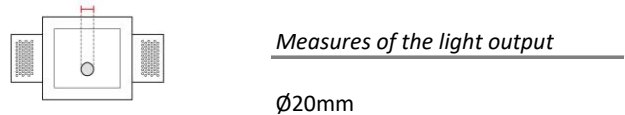

Technical Data Sheet

Last data update

3/15/2016

9010
novantadieci®

Notes on measures

General notes

PASSO

4201-3000

Recessed Spotlight / CRISTALY
Surface finish : CRISTALY
LED 2W / 24Vdc / 200lm / 3000°K / CRI85

Model

Code	4201
Product family	PASSO
Type	Recessed Spotlight

Material/Surface finish

Code	004
Material	CRISTALY
Surface finish	CRISTALY

Electrical part

Code	3000
Type	LED
Power	2W
Tension	24Vdc
Light Output	200lm
Colour Temperature	3000°K
CRI	85
Light Output of the lamp	96lm
Dimmable	SI
Power Supply	by Remote Power Supply
Connection	2 PVC cables
Cover	

General Data

Protection Index	IP20
Isolation Class	III
Weight [Kg]	0,35
Country of production	MADE IN ITALY
Mounting instruction	025.416_9010_REV03

Installation

Multisize system	SI
Position	Wall pathmarker

Packaging

Type	White die-cut Box
Measures AxBxH	165x165x116mm
Gross Weight [Kg]	0,4147
Master carton	NO
Quantity of articles	
Measures AxBxH