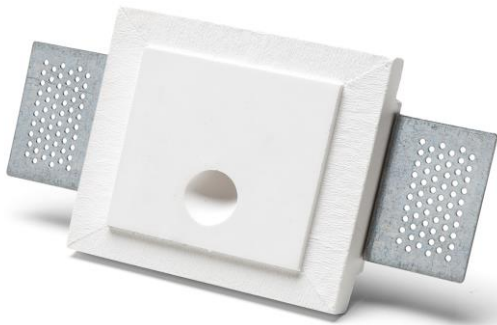

Technical Data Sheet

Last data update

3/15/2016

9010
novantadieci®

Notes on measures

General notes

PASSO

4201-3000

Recessed Spotlight / CRISTALY
Surface finish : CRISTALY
LED 2W / 24Vdc / 200lm / 3000°K / CRI85

Model

Code	4201
Product family	PASSO
Type	Recessed Spotlight

Material/Surface finish

Code	004
Material	CRISTALY
Surface finish	CRISTALY

Electrical part

Code	3000
Type	LED
Power	2W
Tension	24Vdc
Light Output	200lm
Colour Temperature	3000°K
CRI	85
Light Output of the lamp	96lm
Dimmable	SI
Power Supply	by Remote Power Supply
Connection	2 PVC cables
Cover	