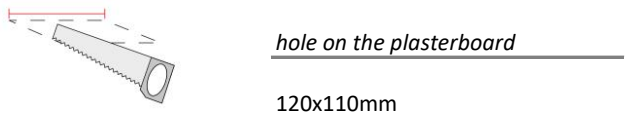

Technical Data Sheet

Last data update

3/15/2016

9010
novantadieci®

Notes on measures

General notes

PASSO

4201-3000

Recessed Spotlight / CRISTALY
Surface finish : CRISTALY
LED 2W / 24Vdc / 200lm / 3000°K / CRI85

Model

Code	4201
Product family	PASSO
Type	Recessed Spotlight

Material/Surface finish

Code	004
Material	CRISTALY
Surface finish	CRISTALY

Electrical part

Code	3000
Type	LED
Power	2W
Tension	24Vdc
Light Output	200lm
Colour Temperature	3000°K
CRI	85
Light Output of the lamp	96lm
Dimmable	SI
Power Supply	by Remote Power Supply
Connection	2 PVC cables
Cover	

General Data

Protection Index	IP20
Isolation Class	III
Weight [Kg]	0,35
Country of production	MADE IN ITALY
Mounting instruction	025.416_9010_REV03

Installation

Multisize system	SI
Position	Wall pathmarker

Packaging

Type	White die-cut Box
Measures AxBxH	165x165x116mm
Gross Weight [Kg]	0,4147
Master carton	NO
Quantity of articles	
Measures AxBxH