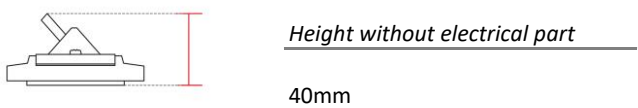

Technical Data Sheet

Last data update

3/15/2016

9010
novantadieci®

Notes on measures

General notes

PASSO

4201-3000

Recessed Spotlight / CRISTALY
Surface finish : CRISTALY
LED 2W / 24Vdc / 200lm / 3000°K / CRI85

Model

Code	4201
Product family	PASSO
Type	Recessed Spotlight

Material/Surface finish

Code	004
Material	CRISTALY
Surface finish	CRISTALY

Electrical part

Code	3000
Type	LED
Power	2W
Tension	24Vdc
Light Output	200lm
Colour Temperature	3000°K
CRI	85
Light Output of the lamp	96lm
Dimmable	SI
Power Supply	by Remote Power Supply
Connection	2 PVC cables
Cover	

General Data

Protection Index	IP20
Isolation Class	III
Weight [Kg]	0,35
Country of production	MADE IN ITALY
Mounting instruction	025.416_9010_REV03

Installation

Multisize system	SI
Position	Wall pathmarker

Packaging

Type	White die-cut Box
Measures AxBxH	165x165x116mm
Gross Weight [Kg]	0,4147
Master carton	NO
Quantity of articles	
Measures AxBxH