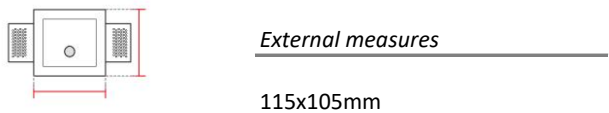

Technical Data Sheet

Last data update

3/15/2016

9010
novantadieci®

Notes on measures

General notes

PASSO

4201-3000

Recessed Spotlight / CRISTALY
Surface finish : CRISTALY
LED 2W / 24Vdc / 200lm / 3000°K / CRI85

Model

Code	4201
Product family	PASSO
Type	Recessed Spotlight

Material/Surface finish

Code	004
Material	CRISTALY
Surface finish	CRISTALY

Electrical part

Code	3000
Type	LED
Power	2W
Tension	24Vdc
Light Output	200lm
Colour Temperature	3000°K
CRI	85
Light Output of the lamp	96lm
Dimmable	SI
Power Supply	by Remote Power Supply
Connection	2 PVC cables
Cover	

General Data

Protection Index	IP20
Isolation Class	III
Weight [Kg]	0,35
Country of production	MADE IN ITALY
Mounting instruction	025.416_9010_REV03

Installation

Multisize system	SI
Position	Wall pathmarker

Packaging

Type	White die-cut Box
Measures AxBxH	165x165x116mm
Gross Weight [Kg]	0,4147
Master carton	NO
Quantity of articles	
Measures AxBxH