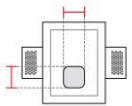

Technical Data Sheet

Last data update

3/15/2016

9010
novantadieci®

Req. space behind the plasterboard

65mm

hole on the plasterboard

125x160mm

External measures

120x155mm

Measures of the light output

40x40mm

Height without electrical part

60mm

Height including the electrical part

60mm

General Data

Protection Index	IP20
Isolation Class	II
Weight [Kg]	0,6
Country of production	MADE IN ITALY
Mounting instruction	025.373_9010_REV06

Installation

Multisize system	SI
Position	Wall pathmarker

Packaging

Type	White die-cut Box
Measures AxBxH	195x145x115mm
Gross Weight [Kg]	0,6667
Master carton	NO
Quantity of articles	
Measures AxBxH	

Technical Data Sheet

4199-35

Fotometric Data

<i>Electrical part</i>		<i>Illuminance</i>
<i>Power</i>		
<i>Light Output</i>	lm	
<i>Colour Temperature</i>		
<i>CRI</i>		
<i>Lamp Light Output</i>	%	
<i>Light Output of the lamp</i>		
<i>Beam Angle</i>		
<i>Beam Inclination</i>		