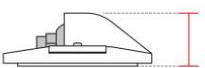

Technical Data Sheet

Last data update

3/15/2016

9010
novantadieci®

Req. space behind the plasterboard

65mm

hole on the plasterboard

125x160mm

External measures

120x155mm

Measures of the light output

40x40mm

Height without electrical part

60mm

Height including the electrical part

60mm