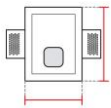

Technical Data Sheet

Last data update

3/15/2016

9010
novantadieci®

Req. space behind the plasterboard

65mm

hole on the plasterboard

125x160mm

External measures

120x155mm

Measures of the light output

40x40mm

Height without electrical part

60mm

Height including the electrical part

60mm

General Data

Protection Index	IP20
Isolation Class	II
Weight [Kg]	0,6
Country of production	MADE IN ITALY
Mounting instruction	025.373_9010_REV06

Installation

Multisize system	SI
Position	Wall pathmarker

Packaging

Type	White die-cut Box
Measures AxBxH	195x145x115mm
Gross Weight [Kg]	0,6667
Master carton	NO
Quantity of articles	
Measures AxBxH	

Technical Data Sheet

4199-35

Fotometric Data

<i>Electrical part</i>		<i>Illuminance</i>
<i>Power</i>		
<i>Light Output</i>	lm	
<i>Colour Temperature</i>		
<i>CRI</i>		
<i>Lamp Light Output</i>	%	
<i>Light Output of the lamp</i>		
<i>Beam Angle</i>		
<i>Beam Inclination</i>		