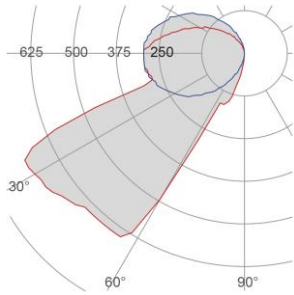

External measures

115x105mm

Measures of the light output

20x20mm

Height without electrical part

40mm

Height including the electrical part

65mm

General Data

Protection Index	IP20
Isolation Class	III
Weight [Kg]	0,35
Country of production	MADE IN ITALY
Mounting instruction	025.416_9010_REV03

Installation

Multisize system	SI
Position	Wall pathmarker

Packaging

Type	White die-cut Box
Measures AxBxH	165x165x116mm
Gross Weight [Kg]	0,4147
Master carton	NO
Quantity of articles	
Measures AxBxH	

Technical Data Sheet

4198-2700

Fotometric Data

Electrical part 2700_A
Power 2W
Light Output 190lm
Colour Temperature 2700°K
CRI 85