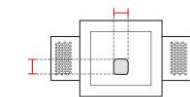

Technical Data Sheet

Last data update

3/15/2016

9010
novantadieci®

Req. space behind the plasterboard

70mm

hole on the plasterboard

120x110mm

External measures

115x105mm

Measures of the light output

20x20mm

Height without electrical part

40mm

Height including the electrical part

65mm

Packaging

Type	White die-cut Box
Measures AxBxH	165x165x116mm
Gross Weight [Kg]	0,4147
Master carton	NO
Quantity of articles	
Measures AxBxH	

Technical Data Sheet

4198-2700

Fotometric Data

Electrical part 2700_A
Power 2W
Light Output 190lm
Colour Temperature 2700°K
CRI 85

Standard Power Supply

Code 026.258
Measures 130x42x23mm
Power 12W
Input 220-240V~W
Output 24Vdc

Code 026.259
Measures 167x45x30mm
Power 36W
Input 220-240V~W
Output 24Vdc

Code 026.260
Measures 157x54x36mm
Power 60W
Input 220-240V~W
Output 24Vdc