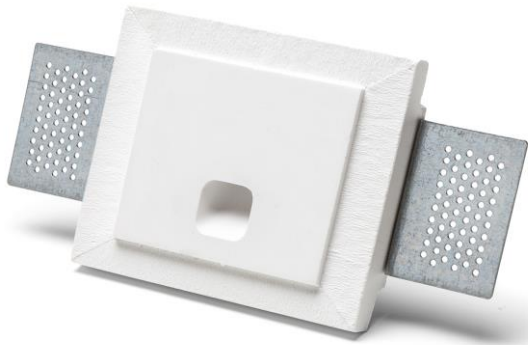

Technical Data Sheet

Last data update

3/15/2016

9010
novantadieci®

Req. space behind the plasterboard

70mm

hole on the plasterboard

120x110mm

External measures

115x105mm

Measures of the light output

20x20mm

Height without electrical part

40mm

Height including the electrical part

65mm

Notes on measures

General notes

PASSO

4198-2700

Recessed Spotlight / CRISTALY

Surface finish : CRISTALY

LED 2W / 24Vdc / 190lm / 2700°K / CRI85

Model

Code	4198
Product family	PASSO
Type	Recessed Spotlight

Material/Surface finish

Code	004
Material	CRISTALY
Surface finish	CRISTALY

Electrical part

Code	2700
Type	LED
Power	2W
Tension	24Vdc
Light Output	190lm
Colour Temperature	2700°K
CRI	85
Light Output of the lamp	91,2lm
Dimmable	SI
Power Supply	by Remote Power Supply
Connection	2 PVC cables
Cover	