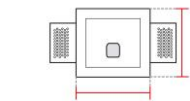

Technical Data Sheet

Last data update

3/15/2016

9010
novantadieci®

Req. space behind the plasterboard

70mm

hole on the plasterboard

120x110mm

External measures

115x105mm

Measures of the light output

20x20mm

Height without electrical part

40mm

Height including the electrical part

65mm

Packaging

Type	White die-cut Box
Measures AxBxH	165x165x116mm
Gross Weight [Kg]	0,4147
Master carton	NO
Quantity of articles	
Measures AxBxH	

Technical Data Sheet

4198-2700

Fotometric Data

Electrical part 2700_A
Power 2W
Light Output 190lm
Colour Temperature 2700°K
CRI 85

Standard Power Supply

Code 026.258
Measures 130x42x23mm
Power 12W
Input 220-240V~W
Output 24Vdc

Code 026.259
Measures 167x45x30mm
Power 36W
Input 220-240V~W
Output 24Vdc

Code 026.260
Measures 157x54x36mm
Power 60W
Input 220-240V~W
Output 24Vdc