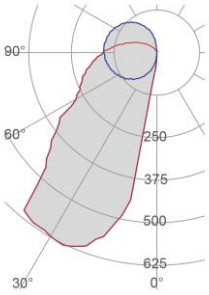

External measures

320x200mm

Measures of the light output

260x100mm

Height without electrical part

55mm

Height including the electrical part

55mm

Installation

Multisize system	NO
Position	Wall pathmarker

Packaging

Type	White american Box
Measures AxBxH	360x295x140mm
Gross Weight [Kg]	3,0048
Master carton	NO
Quantity of articles	
Measures AxBxH	

Technical Data Sheet

4167-4004

Fotometric Data

<i>Electrical part</i>	4004_6,5
<i>Power</i>	6.5W
<i>Light Output</i>	640lm
<i>Colour Temperature</i>	4000°K
<i>CRI</i>	85
<i>Lamp Light Output</i>	50%
<i>Light Output of the lamp</i>	320lm
<i>Beam Angle</i>	47°
<i>Beam Inclination</i>	33°

Code 026.259
Measures 167x45x30mm
Power 36W
Input 220-240V~W
Output 24Vdc

Code 026.260
Measures 157x54x36mm
Power 60W
Input 220-240V~W
Output 24Vdc

Code 026.261
Measures 219x63x35.5mm
Power 150W
Input 180-295V~W
Output 24Vdc