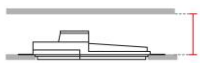

Technical Data Sheet

Last data update

3/15/2016

9010
novantadieci®

Req. space behind the plasterboard

65mm

hole on the plasterboard

325x205mm

External measures

320x200mm

Measures of the light output

260x100mm

Height without electrical part

55mm

Height including the electrical part

55mm