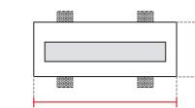

Technical Data Sheet

Last data update

3/15/2016

9010
novantadieci®

Req. space behind the plasterboard

50mm

hole on the plasterboard

305x115mm

External measures

300x110mm

Measures of the light output

250x40mm

Height without electrical part

40mm

Height including the electrical part

40mm

Packaging

Type	White american Box
Measures AxBxH	339x176x81mm
Gross Weight [Kg]	1,2991
Master carton	NO
Quantity of articles	
Measures AxBxH	

Technical Data Sheet

4156-4004

Fotometric Data

<i>Electrical part</i>	4004_5,5
<i>Power</i>	5.5W
<i>Light Output</i>	530lm
<i>Colour Temperature</i>	4000°K
<i>CRI</i>	85
<i>Lamp Light Output</i>	83%
<i>Light Output of the lamp</i>	439,9lm
<i>Beam Angle</i>	63°
<i>Beam Inclination</i>	50°

<i>Code</i>	026.260
<i>Measures</i>	157x54x36mm
<i>Power</i>	60W
<i>Input</i>	220-240V~W
<i>Output</i>	24Vdc

<i>Code</i>	026.261
<i>Measures</i>	219x63x35.5mm
<i>Power</i>	150W
<i>Input</i>	180-295V~W
<i>Output</i>	24Vdc