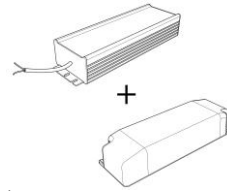

Code 026.190+026.261
Measures 156x52x24mm
Power 150W
Input 180-295V~W
Output 24Vdc
Dimmable PUSH/0-10V/DALI