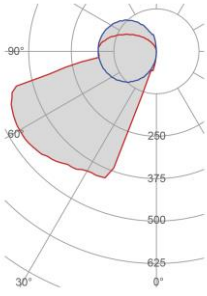

External measures

300x110mm

Measures of the light output

250x40mm

Height without electrical part

40mm

Height including the electrical part

40mm

General Data

Protection Index	IP20
Isolation Class	III
Weight [Kg]	1,2
Country of production	MADE IN ITALY
Mounting instruction	025.333_9010_REV03

Installation

Multisize system	NO
Position	Wall/Ceiling lighting

Packaging

Type	White american Box
Measures AxBxH	339x176x81mm
Gross Weight [Kg]	1,2991
Master carton	NO
Quantity of articles	
Measures AxBxH	

Technical Data Sheet

4156-4004

Fotometric Data

<i>Electrical part</i>	4004_5,5
<i>Power</i>	5.5W
<i>Light Output</i>	530lm
<i>Colour Temperature</i>	4000°K
<i>CRI</i>	85
<i>Lamp Light Output</i>	83%
<i>Light Output of the lamp</i>	439,9lm
<i>Beam Angle</i>	63°
<i>Beam Inclination</i>	50°