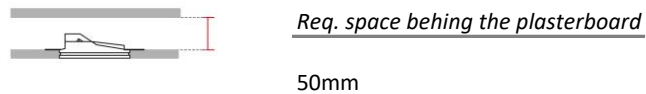

Technical Data Sheet

Last data update

3/15/2016

9010
novantadieci®

Req. space behind the plasterboard

50mm

hole on the plasterboard

305x115mm

External measures

300x110mm

Measures of the light output

250x40mm

Height without electrical part

40mm

Height including the electrical part

40mm

Notes on measures

General notes

PASSO

4156-4004

Recessed Spotlight / CRISTALY

Surface finish : CRISTALY

LED 5.5W / 24Vdc / 530lm / 4000°K / CRI85

Model

Code	4156
Product family	PASSO
Type	Recessed Spotlight

Material/Surface finish

Code	004
Material	CRISTALY
Surface finish	CRISTALY

Electrical part

Code	4004
Type	LED
Power	5.5W
Tension	24Vdc
Light Output	530lm
Colour Temperature	4000°K
CRI	85
Light Output of the lamp	439,9lm
Dimmable	SI
Power Supply	by Remote Power Supply
Connection	2 PVC cables
Cover	Transparent Polycarbonate

General Data

Protection Index	IP20
Isolation Class	III
Weight [Kg]	1,2
Country of production	MADE IN ITALY
Mounting instruction	025.333_9010_REV03

Installation

Multisize system	NO
Position	Wall/Ceiling lighting

Packaging

Type	White american Box
Measures AxBxH	339x176x81mm
Gross Weight [Kg]	1,2991
Master carton	NO
Quantity of articles	
Measures AxBxH