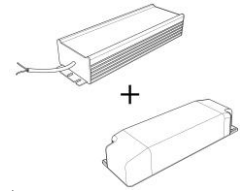

Code 026.190+026.262
Measures 156x52x24mm
Power 240W
Input 180-295V~W
Output 24Vdc
Dimmable PUSH/0-10V/DALI