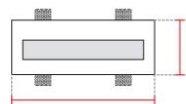

Technical Data Sheet

Last data update

3/15/2016

9010
novantadieci®

Req. space behind the plasterboard

50mm

hole on the plasterboard

305x115mm

External measures

300x110mm

Measures of the light output

250x40mm

Height without electrical part

40mm

Height including the electrical part

40mm

Packaging

Type	White american Box
Measures AxBxH	339x176x81mm
Gross Weight [Kg]	1,2991
Master carton	NO
Quantity of articles	
Measures AxBxH	

Technical Data Sheet

4156-3004

Fotometric Data

<i>Electrical part</i>	3004_5,5
<i>Power</i>	5.5W
<i>Light Output</i>	500lm
<i>Colour Temperature</i>	3000°K
<i>CRI</i>	85
<i>Lamp Light Output</i>	83%
<i>Light Output of the lamp</i>	415lm
<i>Beam Angle</i>	63°
<i>Beam Inclination</i>	50°

Code 026.259
Measures 167x45x30mm
Power 36W
Input 220-240V~W
Output 24Vdc

Code 026.260
Measures 157x54x36mm
Power 60W
Input 220-240V~W
Output 24Vdc

Code 026.261
Measures 219x63x35.5mm
Power 150W
Input 180-295V~W
Output 24Vdc