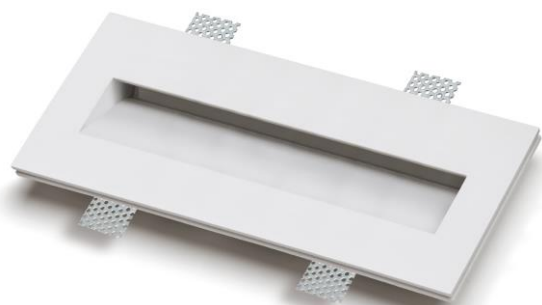

Technical Data Sheet

Last data update

3/15/2016

9010
novantadieci®

Req. space behind the plasterboard

50mm

hole on the plasterboard

305x115mm

External measures

300x110mm

Measures of the light output

250x40mm

Height without electrical part

40mm

Height including the electrical part

40mm

Notes on measures

General notes

PASSO

4156-3004

Recessed Spotlight / CRISTALY

Surface finish : CRISTALY

LED 5.5W / 24Vdc / 500lm / 3000°K / CRI85

Model

Code	4156
Product family	PASSO
Type	Recessed Spotlight

Material/Surface finish

Code	004
Material	CRISTALY
Surface finish	CRISTALY

Electrical part

Code	3004
Type	LED
Power	5.5W
Tension	24Vdc
Light Output	500lm
Colour Temperature	3000°K
CRI	85
Light Output of the lamp	415lm
Dimmable	SI
Power Supply	by Remote Power Supply
Connection	2 PVC cables
Cover	Transparent Polycarbonate