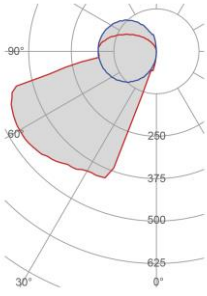

External measures

300x110mm

Measures of the light output

250x40mm

Height without electrical part

40mm

Height including the electrical part

40mm

General Data

Protection Index	IP20
Isolation Class	III
Weight [Kg]	1,2
Country of production	MADE IN ITALY
Mounting instruction	025.333_9010_REV03

Installation

Multisize system	NO
Position	Wall/Ceiling lighting

Packaging

Type	White american Box
Measures AxBxH	339x176x81mm
Gross Weight [Kg]	1,2991
Master carton	NO
Quantity of articles	
Measures AxBxH	

Technical Data Sheet

4156-3004

Fotometric Data

<i>Electrical part</i>	3004_5,5
<i>Power</i>	5.5W
<i>Light Output</i>	500lm
<i>Colour Temperature</i>	3000°K
<i>CRI</i>	85
<i>Lamp Light Output</i>	83%
<i>Light Output of the lamp</i>	415lm
<i>Beam Angle</i>	63°
<i>Beam Inclination</i>	50°

Code 026.259
Measures 167x45x30mm
Power 36W
Input 220-240V~W
Output 24Vdc

Code 026.260
Measures 157x54x36mm
Power 60W
Input 220-240V~W
Output 24Vdc

Code 026.261
Measures 219x63x35.5mm
Power 150W
Input 180-295V~W
Output 24Vdc