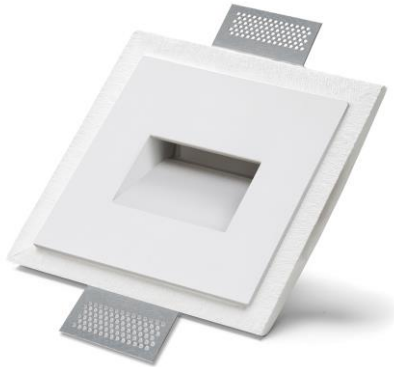

Technical Data Sheet

Last data update

7/16/2016

9010
novantadieci®

Req. space behind the plasterboard

50mm

hole on the plasterboard

140x140mm

External measures

135x135mm

Measures of the light output

55x40mm

Height without electrical part

40mm

Height including the electrical part

40mm

Notes on measures

General notes

PASSO

4154B-4004

Recessed Spotlight / CRISTALY

Surface finish : CRISTALY

LED 1.1W / 24Vdc / 106lm / 4000°K / CRI85

Model

Code	4154B
Product family	PASSO
Type	Recessed Spotlight

Material/Surface finish

Code	004
Material	CRISTALY
Surface finish	CRISTALY

Electrical part

Code	4004
Type	LED
Power	1.1W
Tension	24Vdc
Light Output	106lm
Colour Temperature	4000°K
CRI	85
Light Output of the lamp	87,98lm
Dimmable	SI
Power Supply	by Remote Power Supply
Connection	2 PVC cables
Cover	Transparent Polycarbonate