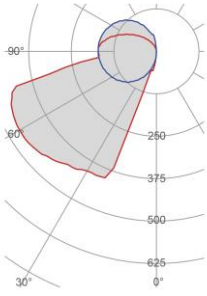

External measures

135x135mm

Measures of the light output

55x40mm

Height without electrical part

40mm

Height including the electrical part

40mm

General Data

Protection Index	IP20
Isolation Class	III
Weight [Kg]	0,65
Country of production	MADE IN ITALY
Mounting instruction	025.553_9010_REV02

Installation

Multisize system	SI
Position	Wall/Ceiling lighting

Packaging

Type	White die-cut Box
Measures AxBxH	165x165x116mm
Gross Weight [Kg]	0,7147
Master carton	NO
Quantity of articles	
Measures AxBxH	

Technical Data Sheet

4154B-4004

Fotometric Data

<i>Electrical part</i>	4004_1,1
<i>Power</i>	1.1W
<i>Light Output</i>	106lm
<i>Colour Temperature</i>	4000°K
<i>CRI</i>	85
<i>Lamp Light Output</i>	83%
<i>Light Output of the lamp</i>	87,98lm
<i>Beam Angle</i>	63°
<i>Beam Inclination</i>	50°

<i>Code</i>	026.258
<i>Measures</i>	130x42x23mm
<i>Power</i>	12W
<i>Input</i>	220-240V~W
<i>Output</i>	24Vdc

<i>Code</i>	026.259
<i>Measures</i>	167x45x30mm
<i>Power</i>	36W
<i>Input</i>	220-240V~W
<i>Output</i>	24Vdc