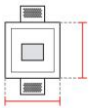

Technical Data Sheet

Last data update

7/16/2016

9010
novantadieci®

Req. space behind the plasterboard

50mm

hole on the plasterboard

140x140mm

External measures

135x135mm

Measures of the light output

55x40mm

Height without electrical part

40mm

Height including the electrical part

40mm

Technical Data Sheet

4154B-2704

Fotometric Data

| | |
|---------------------------------|----------|
| <i>Electrical part</i> | 2704_1,1 |
| <i>Power</i> | 1.1W |
| <i>Light Output</i> | 95lm |
| <i>Colour Temperature</i> | 2700°K |
| <i>CRI</i> | 85 |
| | |
| <i>Lamp Light Output</i> | 83% |
| <i>Light Output of the lamp</i> | 78,85lm |
| <i>Beam Angle</i> | 63° |
| <i>Beam Inclination</i> | 50° |

Standard Power Supply

Code 026.258
Measures 130x42x23mm
Power 12W
Input 220-240V~W
Output 24Vdc

Code 026.259
Measures 167x45x30mm
Power 36W
Input 220-240V~W
Output 24Vdc

Code 026.260
Measures 157x54x36mm
Power 60W
Input 220-240V~W
Output 24Vdc