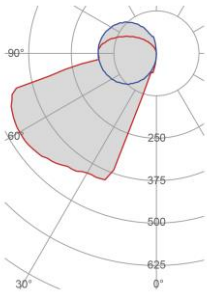

External measures

135x135mm

Measures of the light output

55x40mm

Height without electrical part

40mm

Height including the electrical part

40mm

Installation

| | |
|------------------|-----------------------|
| Multisize system | SI |
| Position | Wall/Ceiling lighting |

Packaging

| | |
|----------------------|-------------------|
| Type | White die-cut Box |
| Measures AxBxH | 165x165x116mm |
| Gross Weight [Kg] | 0,7147 |
| Master carton | NO |
| Quantity of articles | |
| Measures AxBxH | |

Technical Data Sheet

4154B-2704

Fotometric Data

| | |
|---------------------------------|----------|
| <i>Electrical part</i> | 2704_1,1 |
| <i>Power</i> | 1.1W |
| <i>Light Output</i> | 95lm |
| <i>Colour Temperature</i> | 2700°K |
| <i>CRI</i> | 85 |
| | |
| <i>Lamp Light Output</i> | 83% |
| <i>Light Output of the lamp</i> | 78,85lm |
| <i>Beam Angle</i> | 63° |
| <i>Beam Inclination</i> | 50° |