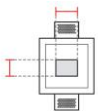

Technical Data Sheet

Last data update

7/16/2016

9010
novantadieci®

Req. space behind the plasterboard

50mm

hole on the plasterboard

140x140mm

External measures

135x135mm

Measures of the light output

55x40mm

Height without electrical part

40mm

Height including the electrical part

40mm

Technical Data Sheet

4154B-2704

Fotometric Data

| | |
|---------------------------------|----------|
| <i>Electrical part</i> | 2704_1,1 |
| <i>Power</i> | 1.1W |
| <i>Light Output</i> | 95lm |
| <i>Colour Temperature</i> | 2700°K |
| <i>CRI</i> | 85 |
| | |
| <i>Lamp Light Output</i> | 83% |
| <i>Light Output of the lamp</i> | 78,85lm |
| <i>Beam Angle</i> | 63° |
| <i>Beam Inclination</i> | 50° |

Standard Power Supply

Code 026.258
Measures 130x42x23mm
Power 12W
Input 220-240V~W
Output 24Vdc

Code 026.259
Measures 167x45x30mm
Power 36W
Input 220-240V~W
Output 24Vdc

Code 026.260
Measures 157x54x36mm
Power 60W
Input 220-240V~W
Output 24Vdc