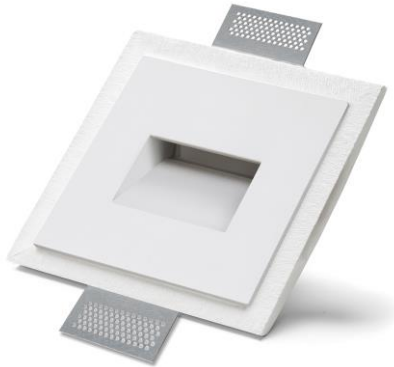

Technical Data Sheet

Last data update

7/16/2016

9010
novantadieci®

Req. space behind the plasterboard

50mm

hole on the plasterboard

140x140mm

External measures

135x135mm

Measures of the light output

55x40mm

Height without electrical part

40mm

Height including the electrical part

40mm

Notes on measures

General notes

PASSO

4154B-2704

Recessed Spotlight / CRISTALY

Surface finish : CRISTALY

LED 1.1W / 24Vdc / 95lm / 2700°K / CRI85

Model

| | |
|----------------|--------------------|
| Code | 4154B |
| Product family | PASSO |
| Type | Recessed Spotlight |

Material/Surface finish

| | |
|----------------|----------|
| Code | 004 |
| Material | CRISTALY |
| Surface finish | CRISTALY |