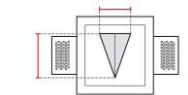

# Technical Data Sheet

Last data update

3/15/2016

9010  
novantadieci®

*Req. space behind the plasterboard*

60mm

*hole on the plasterboard*

125x125mm

*External measures*

120x120mm

*Measures of the light output*

50x70mm

*Height without electrical part*

45mm

*Height including the electrical part*

45mm