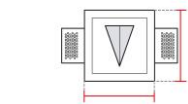

# Technical Data Sheet

Last data update

3/15/2016

9010  
novantadieci®

*Req. space behind the plasterboard*

60mm

*hole on the plasterboard*

125x125mm

*External measures*

120x120mm

*Measures of the light output*

50x70mm

*Height without electrical part*

45mm

*Height including the electrical part*

45mm