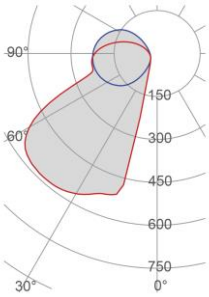

*External measures*

120x120mm

*Measures of the light output*

50x70mm

*Height without electrical part*

45mm

*Height including the electrical part*

45mm

## Installation

Multisize system	SI
Position	Wall pathmarker

## Packaging

Type	White die-cut Box
Measures AxBxH	165x165x116mm
Gross Weight [Kg]	0,6147
Master carton	NO
Quantity of articles	
Measures AxBxH	

## Fotometric Data

<i>Electrical part</i>	3000_C
<i>Power</i>	2W
<i>Light Output</i>	200lm
<i>Colour Temperature</i>	3000°K
<i>CRI</i>	85

<i>Illuminance</i>	0.3m	759lux
	0.5m	273lux
	1m	68lux

<i>Lamp Light Output</i>	61%
<i>Light Output of the lamp</i>	122lm
<i>Beam Angle</i>	53°
<i>Beam Inclination</i>	42°