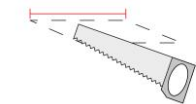

# Technical Data Sheet

Last data update

3/15/2016

9010  
novantadieci®

*Req. space behind the plasterboard*

60mm

*hole on the plasterboard*

125x125mm

*External measures*

120x120mm

*Measures of the light output*

50x70mm

*Height without electrical part*

45mm

*Height including the electrical part*

45mm