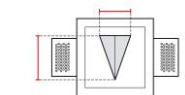

# Technical Data Sheet

Last data update

3/15/2016

9010  
novantadieci®

*Req. space behind the plasterboard*

60mm

*hole on the plasterboard*

125x125mm

*External measures*

120x120mm

*Measures of the light output*

50x70mm

*Height without electrical part*

45mm

*Height including the electrical part*

45mm