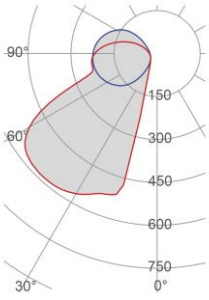

*External measures*

120x120mm

*Measures of the light output*

50x70mm

*Height without electrical part*

45mm

*Height including the electrical part*

45mm

## Installation

Multisize system	SI
Position	Wall pathmarker

## Packaging

Type	White die-cut Box
Measures AxBxH	165x165x116mm
Gross Weight [Kg]	0,6147
Master carton	NO
Quantity of articles	
Measures AxBxH	

## Fotometric Data

<i>Electrical part</i>	2700_C
<i>Power</i>	2W
<i>Light Output</i>	190lm
<i>Colour Temperature</i>	2700°K
<i>CRI</i>	85

<i>Illuminance</i>	0.3m	721lux
	0.5m	260lux
	1m	65lux

<i>Lamp Light Output</i>	61%
<i>Light Output of the lamp</i>	115,9lm
<i>Beam Angle</i>	53°
<i>Beam Inclination</i>	42°