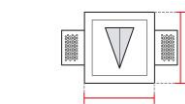

# Technical Data Sheet

Last data update

3/15/2016

9010  
novantadieci®

*Req. space behind the plasterboard*

60mm

*hole on the plasterboard*

125x125mm

*External measures*

120x120mm

*Measures of the light output*

50x70mm

*Height without electrical part*

45mm

*Height including the electrical part*

45mm