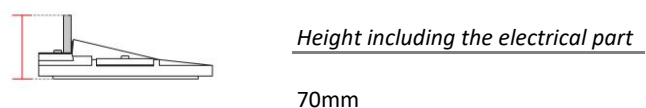

Technical Data Sheet

Last data update

7/19/2016

9010
novantadieci®

Notes on measures

General notes

PASSO

4100E-3000

Recessed Spotlight / CRISTALY
Surface finish : CRISTALY
LED 2W / 24Vdc / 200lm / 3000°K / CRI85

Model

Code	4100E
Product family	PASSO
Type	Recessed Spotlight

Material/Surface finish

Code	004
Material	CRISTALY
Surface finish	CRISTALY

Electrical part

Code	3000
Type	LED
Power	2W
Tension	24Vdc
Light Output	200lm
Colour Temperature	3000°K
CRI	85
Light Output of the lamp	72lm
Dimmable	SI
Power Supply	by Remote Power Supply
Connection	Screw Terminal
Cover	Transparent Polycarbonate

General Data

Protection Index	IP20
Isolation Class	III
Weight [Kg]	0,65
Country of production	MADE IN ITALY
Mounting instruction	025.566_9010

Installation

Multisize system	SI
Position	Wall pathmarker

Packaging

Type	White die-cut Box
Measures AxBxH	195x195x127mm
Gross Weight [Kg]	0,749
Master carton	NO
Quantity of articles	
Measures AxBxH