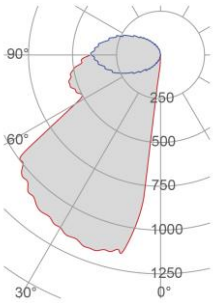

General Data

Protection Index	IP20
Isolation Class	III
Weight [Kg]	0,65
Country of production	MADE IN ITALY
Mounting instruction	025.566_9010

Installation

Multisize system	SI
Position	Wall pathmarker

Packaging

Type	White die-cut Box
Measures AxBxH	195x195x127mm
Gross Weight [Kg]	0,749
Master carton	NO
Quantity of articles	
Measures AxBxH	

Technical Data Sheet

4100E-3000

Fotometric Data

<i>Electrical part</i>	3000_B
<i>Power</i>	2W
<i>Light Output</i>	200lm
<i>Colour Temperature</i>	3000°K
<i>CRI</i>	85
<i>Lamp Light Output</i>	36%
<i>Light Output of the lamp</i>	72lm
<i>Beam Angle</i>	53°
<i>Beam Inclination</i>	33°

Code 026.259
Measures 167x45x30mm
Power 36W
Input 220-240V~W
Output 24Vdc

Code 026.260
Measures 157x54x36mm
Power 60W
Input 220-240V~W
Output 24Vdc

Dimmable Power Supply

Code 026.219
Measures 155x51x26mm
Power 21,6W
Input 220-240V~W
Output 24Vdc
Dimmable PUSH/0-10V/DALI