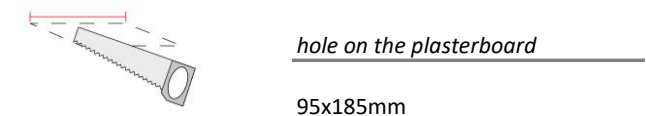

Technical Data Sheet

Last data update

7/19/2016

9010
novantadieci®

Notes on measures

General notes

PASSO

4100E-3000

Recessed Spotlight / CRISTALY
Surface finish : CRISTALY
LED 2W / 24Vdc / 200lm / 3000°K / CRI85

Model

Code	4100E
Product family	PASSO
Type	Recessed Spotlight

Material/Surface finish

Code	004
Material	CRISTALY
Surface finish	CRISTALY

Electrical part

Code	3000
Type	LED
Power	2W
Tension	24Vdc
Light Output	200lm
Colour Temperature	3000°K
CRI	85
Light Output of the lamp	72lm
Dimmable	SI
Power Supply	by Remote Power Supply
Connection	Screw Terminal
Cover	Transparent Polycarbonate

General Data

Protection Index	IP20
Isolation Class	III
Weight [Kg]	0,65
Country of production	MADE IN ITALY
Mounting instruction	025.566_9010

Installation

Multisize system	SI
Position	Wall pathmarker

Packaging

Type	White die-cut Box
Measures AxBxH	195x195x127mm
Gross Weight [Kg]	0,749
Master carton	NO
Quantity of articles	
Measures AxBxH