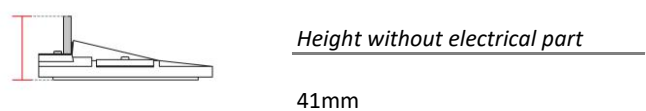

Technical Data Sheet

Last data update

7/19/2016

9010
novantadieci®

Notes on measures

General notes

PASSO

4100E-3000

Recessed Spotlight / CRISTALY
Surface finish : CRISTALY
LED 2W / 24Vdc / 200lm / 3000°K / CRI85

Model

Code	4100E
Product family	PASSO
Type	Recessed Spotlight

Material/Surface finish

Code	004
Material	CRISTALY
Surface finish	CRISTALY

Electrical part

Code	3000
Type	LED
Power	2W
Tension	24Vdc
Light Output	200lm
Colour Temperature	3000°K
CRI	85
Light Output of the lamp	72lm
Dimmable	SI
Power Supply	by Remote Power Supply
Connection	Screw Terminal
Cover	Transparent Polycarbonate

General Data

Protection Index	IP20
Isolation Class	III
Weight [Kg]	0,65
Country of production	MADE IN ITALY
Mounting instruction	025.566_9010

Installation

Multisize system	SI
Position	Wall pathmarker

Packaging

Type	White die-cut Box
Measures AxBxH	195x195x127mm
Gross Weight [Kg]	0,749
Master carton	NO
Quantity of articles	
Measures AxBxH