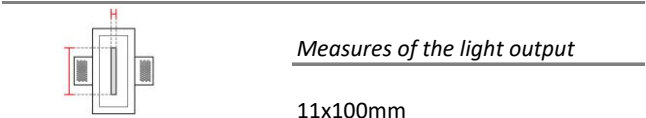

Technical Data Sheet

Last data update

7/19/2016

9010
novantadieci®

Notes on measures

General notes

PASSO

4100E-3000

Recessed Spotlight / CRISTALY
Surface finish : CRISTALY
LED 2W / 24Vdc / 200lm / 3000°K / CRI85

Model

Code	4100E
Product family	PASSO
Type	Recessed Spotlight

Material/Surface finish

Code	004
Material	CRISTALY
Surface finish	CRISTALY

Electrical part

Code	3000
Type	LED
Power	2W
Tension	24Vdc
Light Output	200lm
Colour Temperature	3000°K
CRI	85
Light Output of the lamp	72lm
Dimmable	SI
Power Supply	by Remote Power Supply
Connection	Screw Terminal
Cover	Transparent Polycarbonate

General Data

Protection Index	IP20
Isolation Class	III
Weight [Kg]	0,65
Country of production	MADE IN ITALY
Mounting instruction	025.566_9010

Installation

Multisize system	SI
Position	Wall pathmarker

Packaging

Type	White die-cut Box
Measures AxBxH	195x195x127mm
Gross Weight [Kg]	0,749
Master carton	NO
Quantity of articles	
Measures AxBxH