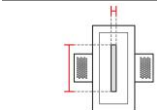

Technical Data Sheet

Last data update

7/19/2016

9010
novantadieci®

Req. space behind the plasterboard

65mm

hole on the plasterboard

95x185mm

External measures

91x183mm

Measures of the light output

11x100mm

Height without electrical part

41mm

Height including the electrical part

70mm

Light Output of the lamp	68,4lm
Dimmable	SI

Power Supply	by Remote Power Supply
Connection	Screw Terminal
Cover	Transparent Polycarbonate

General Data

Protection Index	IP20
Isolation Class	III
Weight [Kg]	0,65
Country of production	MADE IN ITALY
Mounting instruction	025.566_9010

Code 026.259
Measures 167x45x30mm
Power 36W
Input 220-240V~W
Output 24Vdc

Code 026.260
Measures 157x54x36mm
Power 60W
Input 220-240V~W
Output 24Vdc

Dimmable Power Supply

Code 026.219
Measures 155x51x26mm
Power 21,6W
Input 220-240V~W
Output 24Vdc
Dimmable PUSH/0-10V/DALI