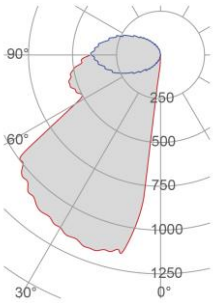

External measures

91x183mm

Measures of the light output

11x100mm

Height without electrical part

41mm

Height including the electrical part

70mm

Installation

Multisize system	SI
Position	Wall pathmarker

Packaging

Type	White die-cut Box
Measures AxBxH	195x195x127mm
Gross Weight [Kg]	0,749

Master carton	NO
Quantity of articles	
Measures AxBxH	

Technical Data Sheet

4100E-2700

Fotometric Data

<i>Electrical part</i>	2700_B
<i>Power</i>	2W
<i>Light Output</i>	190lm
<i>Colour Temperature</i>	2700°K
<i>CRI</i>	85

<i>Illuminance</i>	0.3m	893lux
	0.5m	321lux
	1m	80lux

<i>Lamp Light Output</i>	36%
<i>Light Output of the lamp</i>	68,4lm
<i>Beam Angle</i>	53°
<i>Beam Inclination</i>	33°