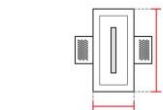

Technical Data Sheet

Last data update

7/19/2016

9010
novantadieci®

Req. space behind the plasterboard

65mm

hole on the plasterboard

95x185mm

External measures

91x183mm

Measures of the light output

11x100mm

Height without electrical part

41mm

Height including the electrical part

70mm

Light Output of the lamp	68,4lm
Dimmable	SI

Power Supply	by Remote Power Supply
Connection	Screw Terminal
Cover	Transparent Polycarbonate

General Data

Protection Index	IP20
Isolation Class	III
Weight [Kg]	0,65
Country of production	MADE IN ITALY
Mounting instruction	025.566_9010

Code 026.259
Measures 167x45x30mm
Power 36W
Input 220-240V~W
Output 24Vdc

Code 026.260
Measures 157x54x36mm
Power 60W
Input 220-240V~W
Output 24Vdc

Dimmable Power Supply

Code 026.219
Measures 155x51x26mm
Power 21,6W
Input 220-240V~W
Output 24Vdc
Dimmable PUSH/0-10V/DALI