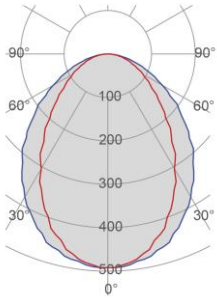

External measures

520x190mm

Measures of the light output

460x120mm

Height without electrical part

95mm

Height including the electrical part

100mm

General Data

Protection Index	IP20
Isolation Class	III
Weight [Kg]	4,3
Country of production	MADE IN ITALY
Mounting instruction	

Installation

Multisize system	NO
Position	Wall lamp/Ceiling Lamp

Packaging

Type	White american Box
Measures AxBxH	600x360x210mm
Gross Weight [Kg]	5,2299
Master carton	NO
Quantity of articles	
Measures AxBxH	

Technical Data Sheet

4049-4003

Fotometric Data

<i>Electrical part</i>	4003_21
<i>Power</i>	21W
<i>Light Output</i>	2600lm
<i>Colour Temperature</i>	4000°K
<i>CRI</i>	85
<i>Lamp Light Output</i>	69%
<i>Light Output of the lamp</i>	1794lm
<i>Beam Angle</i>	73°
<i>Beam Inclination</i>	0°