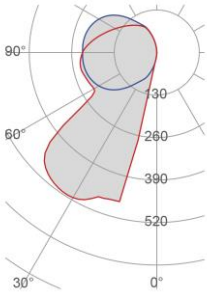

*External measures*

170x180mm

*Measures of the light output*

120x120mm

*Height without electrical part*

75mm

*Height including the electrical part*

80mm

## Packaging

Type	White american Box
Measures AxBxH	260x260x135mm
Gross Weight [Kg]	1,2871
Master carton	NO
Quantity of articles	
Measures AxBxH	

## Fotometric Data

<i>Electrical part</i>	4001
<i>Power</i>	3.5W
<i>Light Output</i>	370lm
<i>Colour Temperature</i>	4000°K
<i>CRI</i>	85

<i>Illuminance</i>	0.3m	1609lux
	0.5m	579lux
	1m	145lux

<i>Lamp Light Output</i>	76%
<i>Light Output of the lamp</i>	281,2lm
<i>Beam Angle</i>	43°
<i>Beam Inclination</i>	34°