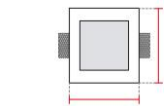

# Technical Data Sheet

Last data update

3/15/2016

9010  
novantadieci®

*Req. space behind the plasterboard*

90mm

*hole on the plasterboard*

175x185mm

*External measures*

170x180mm

*Measures of the light output*

120x120mm

*Height without electrical part*

75mm

*Height including the electrical part*

80mm