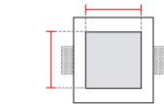

# Technical Data Sheet

Last data update

3/15/2016

9010  
novantadieci®

*Req. space behind the plasterboard*

90mm

*hole on the plasterboard*

175x185mm

*External measures*

170x180mm

*Measures of the light output*

120x120mm

*Height without electrical part*

75mm

*Height including the electrical part*

80mm