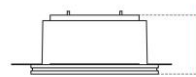

# Technical Data Sheet

Last data update

3/15/2016

9010  
novantadieci®

*Req. space behind the plasterboard*

90mm

*hole on the plasterboard*

175x185mm

*External measures*

170x180mm

*Measures of the light output*

120x120mm

*Height without electrical part*

75mm

*Height including the electrical part*

80mm