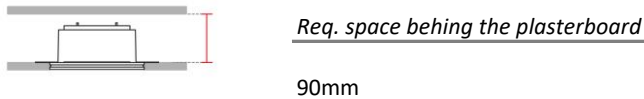

Technical Data Sheet

Last data update

3/15/2016

9010
novantadieci®

Req. space behind the plasterboard

90mm

hole on the plasterboard

175x185mm

External measures

170x180mm

Measures of the light output

120x120mm

Height without electrical part

75mm

Height including the electrical part

80mm

Notes on measures

General notes

PASSO

4063-4001

Recessed Spotlight / CRISTALY

Surface finish : CRISTALY

LED 3.5W / 24Vdc / 370lm / 4000°K / CRI85

Model

Code	4063
Product family	PASSO
Type	Recessed Spotlight

Material/Surface finish

Code	004
Material	CRISTALY
Surface finish	CRISTALY

Electrical part

Code	4001
Type	LED
Power	3.5W
Tension	24Vdc
Light Output	370lm
Colour Temperature	4000°K
CRI	85
Light Output of the lamp	281,2lm
Dimmable	SI
Power Supply	by Remote Power Supply
Connection	2 PVC cables
Cover	

General Data

Protection Index	IP20
Isolation Class	III
Weight [Kg]	1,1
Country of production	MADE IN ITALY
Mounting instruction	025.316_9010_REV06

Installation

Multisize system	NO
Position	Wall pathmarker

Packaging

Type	White american Box
Measures AxBxH	260x260x135mm
Gross Weight [Kg]	1,2871
Master carton	NO
Quantity of articles	
Measures AxBxH