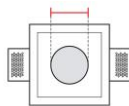

# Technical Data Sheet

Last data update

3/15/2016

9010  
novantadieci®

*Req. space behind the plasterboard*

60mm

*hole on the plasterboard*

155x155mm

*External measures*

150x150mm

*Measures of the light output*

ø70mm

*Height without electrical part*

40mm

*Height including the electrical part*

45mm