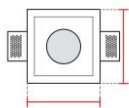

# Technical Data Sheet

Last data update

3/15/2016

9010  
novantadieci®

*Req. space behind the plasterboard*

60mm

*hole on the plasterboard*

155x155mm

*External measures*

150x150mm

*Measures of the light output*

ø70mm

*Height without electrical part*

40mm

*Height including the electrical part*

45mm