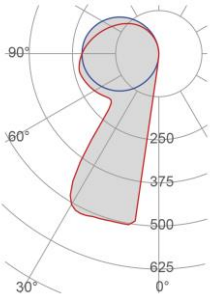

*External measures*

150x150mm

*Measures of the light output*

ø70mm

*Height without electrical part*

40mm

*Height including the electrical part*

45mm

## Installation

Multisize system	SI
Position	Wall pathmarker

## Packaging

Type	White die-cut Box
Measures AxBxH	195x195x127mm
Gross Weight [Kg]	0,649
Master carton	NO
Quantity of articles	
Measures AxBxH	

## Fotometric Data

<i>Electrical part</i>	4001
<i>Power</i>	3.5W
<i>Light Output</i>	370lm
<i>Colour Temperature</i>	4000°K
<i>CRI</i>	85
<i>Lamp Light Output</i>	71%
<i>Light Output of the lamp</i>	262,7lm
<i>Beam Angle</i>	32°
<i>Beam Inclination</i>	24°