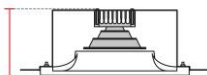

Req. space behind the plasterboard

140mm

hole on the plasterboard

305x305mm

External measures

300x300mm

Measures of the light output

ø130mm

Height without electrical part

55mm

Height including the electrical part

135mm

Notes on measures

General notes

INCASSO A PLAFONE

4110-2708