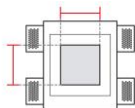

Req. space behind the plasterboard

75mm

hole on the plasterboard

205x175mm

External measures

200x170mm

Measures of the light output

90x90mm

Height without electrical part

40mm

Height including the electrical part

65mm

Notes on measures

General notes

INCASSO A PLAFONE E PARETE

4105-3025

Packaging

Type	White american Box
Measures AxBxH	360x295x140mm
Gross Weight [Kg]	1,5048
Master carton	NO
Quantity of articles	
Measures AxBxH	

Technical Data Sheet

4105-3025

Fotometric Data

<i>Electrical part</i>	3025
<i>Power</i>	16W
<i>Light Output</i>	2200lm
<i>Colour Temperature</i>	3000°K
<i>CRI</i>	85

<i>Code</i>	023.471
<i>Measures</i>	175X205X75mm
<i>Measures of the hole on</i>	205X235X85mm

Standard Power Supply

<i>Code</i>	026.255
<i>Measures</i>	88,5x41x23mm
<i>Power</i>	min11,9W max18,2W
<i>Input</i>	220-240V~W
<i>Output</i>	700mA