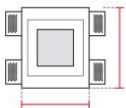

Req. space behind the plasterboard

75mm

hole on the plasterboard

205x175mm

External measures

200x170mm

Measures of the light output

90x90mm

Height without electrical part

40mm

Height including the electrical part

65mm

Notes on measures

General notes

INCASSO A PLAFONE E PARETE

4105-3025

Packaging

Type	White american Box
Measures AxBxH	360x295x140mm
Gross Weight [Kg]	1,5048
Master carton	NO
Quantity of articles	
Measures AxBxH	

Technical Data Sheet

4105-3025

Fotometric Data

<i>Electrical part</i>	3025
<i>Power</i>	16W
<i>Light Output</i>	2200lm
<i>Colour Temperature</i>	3000°K
<i>CRI</i>	85

<i>Code</i>	023.471
<i>Measures</i>	175X205X75mm
<i>Measures of the hole on</i>	205X235X85mm

Standard Power Supply

<i>Code</i>	026.255
<i>Measures</i>	88,5x41x23mm
<i>Power</i>	min11,9W max18,2W
<i>Input</i>	220-240V~W
<i>Output</i>	700mA