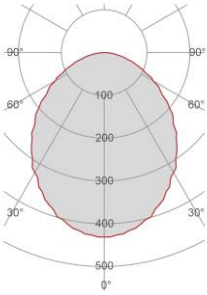

General Data

Protection Index	IP20-IP44
Isolation Class	III
Weight [Kg]	1,2
Country of production	MADE IN ITALY
Mounting instruction	025.490_9010_REV03

Installation

Multisize system	SI
Position	Wall/Ceiling lighting

Packaging

Type	White american Box
Measures AxBxH	360x295x140mm
Gross Weight [Kg]	1,5048
Master carton	NO
Quantity of articles	
Measures AxBxH	

Technical Data Sheet

4105-3025

Fotometric Data

<i>Electrical part</i>	3025
<i>Power</i>	16W
<i>Light Output</i>	2200lm
<i>Colour Temperature</i>	3000°K
<i>CRI</i>	85

<i>Code</i>	023.471
<i>Measures</i>	175X205X75mm
<i>Measures of the hole on</i>	205X235X85mm

Standard Power Supply

<i>Code</i>	026.255
<i>Measures</i>	88,5x41x23mm
<i>Power</i>	min11,9W max18,2W
<i>Input</i>	220-240V~W
<i>Output</i>	700mA