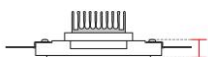

Req. space behind the plasterboard

75mm

hole on the plasterboard

205x175mm

External measures

200x170mm

Measures of the light output

90x90mm

Height without electrical part

40mm

Height including the electrical part

65mm

Notes on measures

General notes

INCASSO A PLAFONE E PARETE

4105-3025