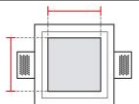

*Req. space behind the plasterboard*

115mm

*hole on the plasterboard*

190x190mm

*External measures*

185x185mm

*Measures of the light output*

120x120mm

*Height without electrical part*

105mm

*Height including the electrical part*

105mm