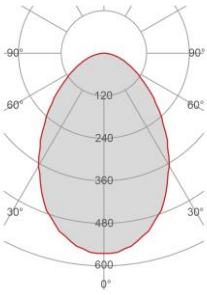

**Material/Surface finish**

Code	004
Material	CRISTALY
Surface finish	CRISTALY

**Electrical part**

Code	3025
Type	LED
Power	16W
Current	700mA
Light Output	2200lm
Colour Temperature	3000°K
CRI	85
Light Output of the lamp	1540lm
Dimmable	SI
Power Supply	Power Supply in counterceiling
Connection	2 PVC cables
Cover	Etched Glass

**Packaging**

Type	White american Box
Measures AxBxH	440x345x275mm
Gross Weight [Kg]	3,8558
Master carton	NO
Quantity of articles	
Measures AxBxH	

## Fotometric Data

<i>Electrical part</i>	3025
<i>Power</i>	16W
<i>Light Output</i>	2200lm
<i>Colour Temperature</i>	3000°K
<i>CRI</i>	85

<i>Illuminance</i>	1m	870lux
	2m	218lux
	3m	97lux
	4m	54lux
	5m	35lux

<i>Lamp Light Output</i>	70%
<i>Light Output of the lamp</i>	1540lm
<i>Beam Angle</i>	76°
<i>Beam Inclination</i>	0°