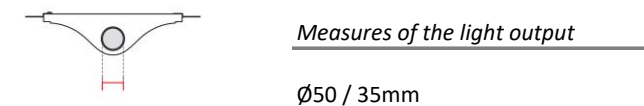

Technical Data Sheet

Last data update

3/15/2016

9010
novantadieci®

General notes

INCASSO DA PARETE

2446-96

Recessed Wall lamp / CRISTALY
Surface finish : CRISTALY
GU5.3+GU4 MAX 10W+5W / 12V

Model

Code	2446
Product family	INCASSO DA PARETE
Type	Recessed Wall lamp

Material/Surface finish

Code	004
Material	CRISTALY
Surface finish	CRISTALY

Electrical part

Code	96
Type	GU5.3+GU4
Power	MAX 10W+5W
Tension	12V
Light Output	-----
Colour Temperature	-----
CRI	-----

Light Output of the lamp
Dimmable

SI

Power Supply
Connection
Cover

by Remote Power Supply
Screw Terminal

General Data

Protection Index	IP20
Isolation Class	III
Weight [Kg]	1,9
Country of production	MADE IN ITALY
Mounting instruction	025.373_9010_REV06