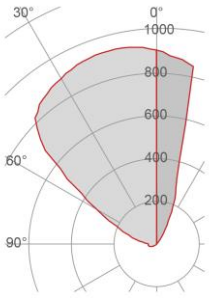

Technical Data Sheet

Last data update

3/15/2016

9010
novantadieci®

Base

320mm

Height

240mm

General Data

Protection Index	IP20
Isolation Class	III
Weight [Kg]	1
Country of production	MADE IN ITALY
Mounting instruction	025.337_9010_REV03

Installation

Multisize system	NO
Position	Corner lighting

Packaging

Type	White american Box
Measures AxBxH	460x245x350mm
Gross Weight [Kg]	1,8086
Master carton	NO
Quantity of articles	
Measures AxBxH	

Technical Data Sheet

2393-4008

Fotometric Data

<i>Electrical part</i>	4008
<i>Power</i>	13W
<i>Light Output</i>	1700lm
<i>Colour Temperature</i>	4000°K
<i>CRI</i>	85
<i>Lamp Light Output</i>	51%
<i>Light Output of the lamp</i>	867lm
<i>Beam Angle</i>	70°
<i>Beam Inclination</i>	20°