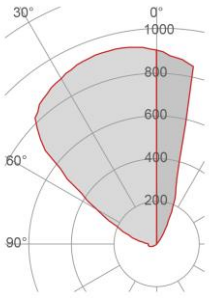

Technical Data Sheet

2393-2708

Fotometric Data