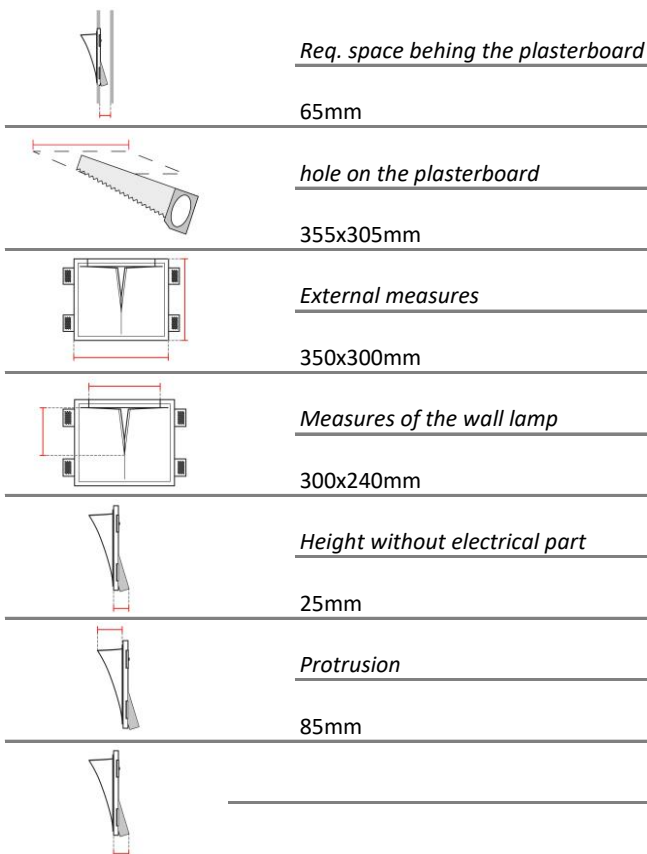

Technical Data Sheet

Last data update

7/16/2016

9010
novantadieci®

General notes

INCASSO DA PARETE

2369A-35

Recessed Wall lamp / CRISTALY

Surface finish : CRISTALY

GU10 ø35 MAX 5W / 240V

Model

Code	2369A
Product family	INCASSO DA PARETE
Type	Recessed Wall lamp

Material/Surface finish

Code	004
Material	CRISTALY
Surface finish	CRISTALY

Electrical part

Code	35
Type	GU10 ø35
Power	MAX 5W
Tension	240V
Light Output	-----
Colour Temperature	-----
CRI	-----

Light Output of the lamp

Dimmable SI

Power Supply

Tension

Connection

2 PVC cables

Cover

Type	White american Box
Measures AxBxH	530x400x175mm
Gross Weight [Kg]	3,7606
Master carton	NO
Quantity of articles	
Measures AxBxH	

Technical Data Sheet

2369A-35

Fotometric Data

Electrical part		Illuminance
Power		
Light Output	lm	
Colour Temperature		
CRI		
Lamp Light Output	%	
Light Output of the lamp		
Beam Angle		
Beam Inclination		