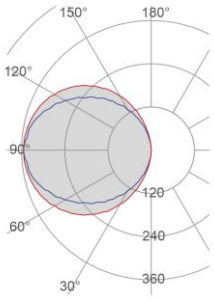

Technical Data Sheet

Last data update

7/19/2016

9010
novantadieci®

 Req. space behind the plasterboard
40mm

 hole on the plasterboard
110x250mm

 External measures
107x247mm

 Measures of the light output
15x155mm

General Data

Protection Index	IP20
Isolation Class	III
Weight [Kg]	0,95
Country of production	MADE IN ITALY
Mounting instruction	025.571_9010

Installation

Multisize system	SI
Position	Wall pathmarker

Packaging

Type	White american Box
Measures AxBxH	339x176x81mm
Gross Weight [Kg]	1,0491
Master carton	NO
Quantity of articles	
Measures AxBxH	

Technical Data Sheet

4130C-3003

Fotometric Data

<i>Electrical part</i>	3003_4
<i>Power</i>	4W
<i>Light Output</i>	450lm
<i>Colour Temperature</i>	3000°K
<i>CRI</i>	85
<i>Lamp Light Output</i>	65%
<i>Light Output of the lamp</i>	292,5lm
<i>Beam Angle</i>	119°
<i>Beam Inclination</i>	0°

<i>Code</i>	026.259
<i>Measures</i>	167x45x30mm
<i>Power</i>	36W
<i>Input</i>	220-240V~W
<i>Output</i>	24Vdc

<i>Code</i>	026.260
<i>Measures</i>	157x54x36mm
<i>Power</i>	60W
<i>Input</i>	220-240V~W
<i>Output</i>	24Vdc