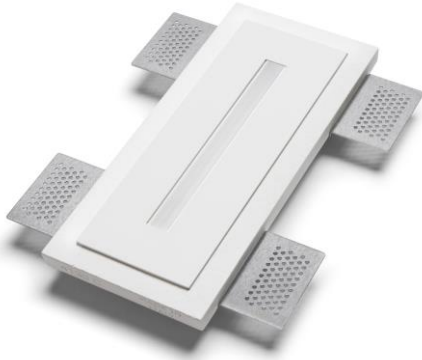

# Technical Data Sheet

Last data update

7/19/2016

9010  
novantadieci®

 Req. space behind the plasterboard  
40mm

 hole on the plasterboard  
110x250mm

 External measures  
107x247mm

 Measures of the light output  
15x155mm

 Height without electrical part  
35mm

 Height including the electrical part  
35mm

## Electrical part

Code	2703
Type	LED
Power	4W
Tension	24Vdc
Light Output	430lm
Colour Temperature	2700°K
CRI	85
Light Output of the lamp	279,5lm
Dimmable	SI
Power Supply	by Remote Power Supply
Connection	2 PVC cables
Cover	Opal Polycarbonate