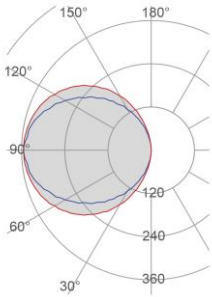

External measures

107x197mm

Measures of the light output

15x105mm

Height without electrical part

35mm

Height including the electrical part

35mm

General Data

Protection Index	IP20
Isolation Class	III
Weight [Kg]	0,8
Country of production	MADE IN ITALY
Mounting instruction	025.571_9010

Installation

Multisize system	SI
Position	Wall pathmarker

Packaging

Type	White american Box
Measures AxBxH	260x150x110mm
Gross Weight [Kg]	0,8879
Master carton	NO
Quantity of articles	
Measures AxBxH	

Technical Data Sheet

4130B-3003

Fotometric Data

<i>Electrical part</i>	3003_2,5
<i>Power</i>	2.5W
<i>Light Output</i>	300lm
<i>Colour Temperature</i>	3000°K
<i>CRI</i>	85
<i>Lamp Light Output</i>	65%
<i>Light Output of the lamp</i>	195lm
<i>Beam Angle</i>	119°
<i>Beam Inclination</i>	0°

<i>Code</i>	026.259
<i>Measures</i>	167x45x30mm
<i>Power</i>	36W
<i>Input</i>	220-240V~W
<i>Output</i>	24Vdc

<i>Code</i>	026.260
<i>Measures</i>	157x54x36mm
<i>Power</i>	60W
<i>Input</i>	220-240V~W
<i>Output</i>	24Vdc