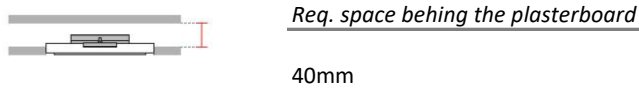

Technical Data Sheet

Last data update

7/19/2016

9010
novantadieci®

Req. space behind the plasterboard

40mm

hole on the plasterboard

110x200mm

External measures

107x197mm

Measures of the light output

15x105mm

Height without electrical part

35mm

Height including the electrical part

35mm