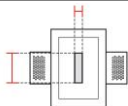

# Technical Data Sheet

Last data update

7/19/2016

9010  
novantadieci®

*Req. space behind the plasterboard*

40mm

*hole on the plasterboard*

110x150mm

*External measures*

107x148mm

*Measures of the light output*

15x55mm

*Height without electrical part*

35mm

*Height including the electrical part*

35mm