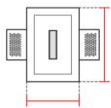

# Technical Data Sheet

Last data update

7/19/2016

9010  
novantadieci®

*Req. space behind the plasterboard*

40mm

*hole on the plasterboard*

110x150mm

*External measures*

107x148mm

*Measures of the light output*

15x55mm

*Height without electrical part*

35mm

*Height including the electrical part*

35mm

## Standard Power Supply

*Code* 026.258  
*Measures* 130x42x23mm  
*Power* 12W  
*Input* 220-240V~W  
*Output* 24Vdc

*Code* 026.259  
*Measures* 167x45x30mm  
*Power* 36W  
*Input* 220-240V~W  
*Output* 24Vdc