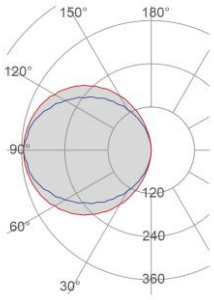

*External measures*

107x148mm

*Measures of the light output*

15x55mm

*Height without electrical part*

35mm

*Height including the electrical part*

35mm

## Installation

Multisize system	SI
Position	Wall pathmarker

## Packaging

Type	White die-cut Box
Measures AxBxH	165x165x116mm
Gross Weight [Kg]	0,6147
Master carton	NO
Quantity of articles	
Measures AxBxH	

## Fotometric Data

<i>Electrical part</i>	3003_1,5
<i>Power</i>	1.5W
<i>Light Output</i>	150lm
<i>Colour Temperature</i>	3000°K
<i>CRI</i>	85
<i>Lamp Light Output</i>	65%
<i>Light Output of the lamp</i>	97,5lm
<i>Beam Angle</i>	119°
<i>Beam Inclination</i>	0°