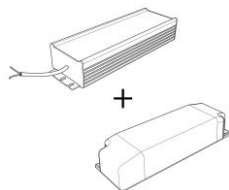

<i>Code</i>	026.190+026.261
<i>Measures</i>	156x52x24mm
<i>Power</i>	150W
<i>Input</i>	180-295V~W
<i>Output</i>	24Vdc
<i>Dimmable</i>	PUSH/0-10V/DALI