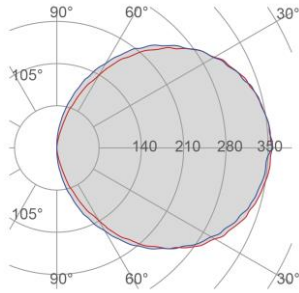

General Data

Protection Index	IP20
Isolation Class	III
Weight [Kg]	2,1
Country of production	MADE IN ITALY
Mounting instruction	025.585_9010

Installation

Multisize system	SI
Position	Wall Lamp

Packaging

Type	White american Box
Measures AxBxH	240x1610x170mm
Gross Weight [Kg]	3,4466
Master carton	NO
Quantity of articles	
Measures AxBxH	

Technical Data Sheet

2486E-2703

Fotometric Data

<i>Electrical part</i>	2703_39
<i>Power</i>	39W
<i>Light Output</i>	4300lm
<i>Colour Temperature</i>	2700°K
<i>CRI</i>	85
<i>Lamp Light Output</i>	70%
<i>Light Output of the lamp</i>	3010lm
<i>Beam Angle</i>	115°
<i>Beam Inclination</i>	