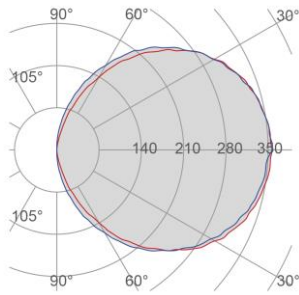

Installation

| | |
|------------------|-----------|
| Multisize system | SI |
| Position | Wall Lamp |

Packaging

| | |
|----------------------|--------------------|
| Type | White american Box |
| Measures AxBxH | 240x1310x170mm |
| Gross Weight [Kg] | 2,9957 |
| Master carton | NO |
| Quantity of articles | |
| Measures AxBxH | |

Technical Data Sheet

2486D-3003

9010
novantadieci®

Fotometric Data

| | |
|---------------------------------|---------|
| <i>Electrical part</i> | 3003_32 |
| <i>Power</i> | 32W |
| <i>Light Output</i> | 3600lm |
| <i>Colour Temperature</i> | 3000°K |
| <i>CRI</i> | 85 |
| | |
| <i>Lamp Light Output</i> | 70% |
| <i>Light Output of the lamp</i> | 2520lm |
| <i>Beam Angle</i> | 115° |
| <i>Beam Inclination</i> | |

Code 026.260
Measures 157x54x36mm
Power 60W
Input 220-240V~W
Output 24Vdc

Code 026.261
Measures 219x63x35.5mm
Power 150W
Input 180-295V~W
Output 24Vdc

Code 026.262
Measures 244x71x35.5mm
Power 240W
Input 180-295V~W
Output 24Vdc