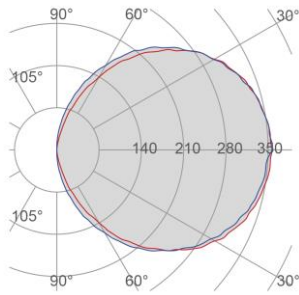

Technical Data Sheet

2486D-2703

Fotometric Data