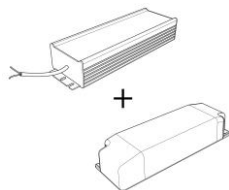

Code 026.190+026.261
Measures 156x52x24mm
Power 150W
Input 180-295V~W
Output 24Vdc
Dimmable PUSH/0-10V/DALI