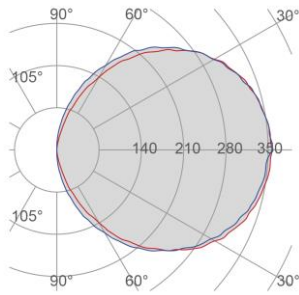

	Base
	900mm
	Height
	40mm
	Depth
	60mm
	Req. space behind the plasterboard
	50mm
	hole on the plasterboard
	140*x140*mm
	External measures
	135*x135*mm

General notes

INCASSO DA PARETE

2486C-2703

Recessed Wall lamp / CRISTALY + ALUMITE

General Data

Protection Index	IP20
Isolation Class	III
Weight [Kg]	1,7
Country of production	MADE IN ITALY
Mounting instruction	025.585_9010

Installation

Multisize system	SI
Position	Wall Lamp

Packaging

Type	White american Box
Measures AxBxH	1090x240x210mm
Gross Weight [Kg]	2,8262
Master carton	NO
Quantity of articles	
Measures AxBxH	

Technical Data Sheet

2486C-2703

Fotometric Data

<i>Electrical part</i>	2703_24
<i>Power</i>	24W
<i>Light Output</i>	2600lm
<i>Colour Temperature</i>	2700°K
<i>CRI</i>	85
<i>Lamp Light Output</i>	70%
<i>Light Output of the lamp</i>	1820lm
<i>Beam Angle</i>	115°
<i>Beam Inclination</i>	