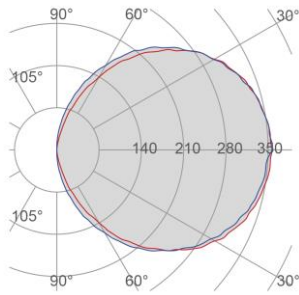

General Data

Protection Index	IP20
Isolation Class	III
Weight [Kg]	5,6
Country of production	MADE IN ITALY
Mounting instruction	025.585_9010

Installation

Multisize system	SI
Position	Wall Lamp

Packaging

Type	White american Box
Measures AxBxH	760x240x210mm
Gross Weight [Kg]	6,3852
Master carton	NO
Quantity of articles	
Measures AxBxH	

Technical Data Sheet

2486B-4003

9010
novantadieci®

Fotometric Data

<i>Electrical part</i>	4003_16
<i>Power</i>	16W
<i>Light Output</i>	1900lm
<i>Colour Temperature</i>	4000°K
<i>CRI</i>	85
<i>Lamp Light Output</i>	70%
<i>Light Output of the lamp</i>	1330lm
<i>Beam Angle</i>	115°
<i>Beam Inclination</i>	