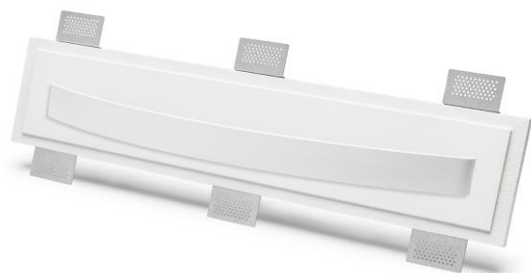

Technical Data Sheet

Last data update

8/5/2017

9010
novantadieci®

General notes

INCASSO DA PARETE

2486B-4003

Recessed Wall lamp / CRISTALY + ALUMITE

Surface finish : CRISTALY

LED 16W / 24Vdc / 1900lm / 4000°K / CRI85

Model

Code	2486B
Product family	INCASSO DA PARETE
Type	Recessed Wall lamp

Material/Surface finish

Code	004
Material	CRISTALY + ALUMITE
Surface finish	CRISTALY

Electrical part

Code	4003
Type	LED
Power	16W
Tension	24Vdc
Light Output	1900lm
Colour Temperature	4000°K
CRI	85
Light Output of the lamp	1330lm
Dimmable	SI
Power Supply	by Remote Power Supply
Connection	Screw Terminal
Cover	

General Data

Protection Index	IP20
Isolation Class	III
Weight [Kg]	5,6
Country of production	MADE IN ITALY
Mounting instruction	025.585_9010

Installation

Multisize system	SI
Position	Wall Lamp

Packaging

Type	White american Box
Measures AxBxH	760x240x210mm
Gross Weight [Kg]	6,3852
Master carton	NO
Quantity of articles	
Measures AxBxH	