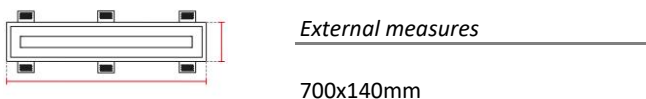

Technical Data Sheet

Last data update

8/5/2017

9010
novantadieci®

General notes

INCASSO DA PARETE

2486B-4003

Recessed Wall lamp / CRISTALY + ALUMITE

General Data

Protection Index	IP20
Isolation Class	III
Weight [Kg]	5,6
Country of production	MADE IN ITALY
Mounting instruction	025.585_9010

Installation

Multisize system	SI
Position	Wall Lamp

Packaging

Type	White american Box
Measures AxBxH	760x240x210mm
Gross Weight [Kg]	6,3852
Master carton	NO
Quantity of articles	
Measures AxBxH	