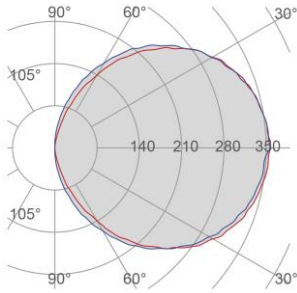

Technical Data Sheet

Last data update

8/5/2017

9010
novantadieci®

	Base
	300mm
	Height
	40mm
	Depth
	60mm
	Req. space behind the plasterboard
	50mm
	hole on the plasterboard
	405x145mm
	External measures
	400x140mm

General Data

Protection Index	IP20
Isolation Class	III
Weight [Kg]	2,4
Country of production	MADE IN ITALY
Mounting instruction	025.585_9010

Installation

Multisize system	SI
Position	Wall Lamp

Packaging

Type	White american Box
Measures AxBxH	450x310x205mm
Gross Weight [Kg]	2,9862
Master carton	NO
Quantity of articles	
Measures AxBxH	

Technical Data Sheet

2486A-3003

Fotometric Data

<i>Electrical part</i>	3003_8
<i>Power</i>	8W
<i>Light Output</i>	900lm
<i>Colour Temperature</i>	3000°K
<i>CRI</i>	85
<i>Lamp Light Output</i>	70%
<i>Light Output of the lamp</i>	630lm
<i>Beam Angle</i>	115°
<i>Beam Inclination</i>	

<i>Code</i>	026.261
<i>Measures</i>	219x63x35.5mm
<i>Power</i>	150W
<i>Input</i>	180-295V~W
<i>Output</i>	24Vdc

<i>Code</i>	026.262
<i>Measures</i>	244x71x35.5mm
<i>Power</i>	240W
<i>Input</i>	180-295V~W
<i>Output</i>	24Vdc