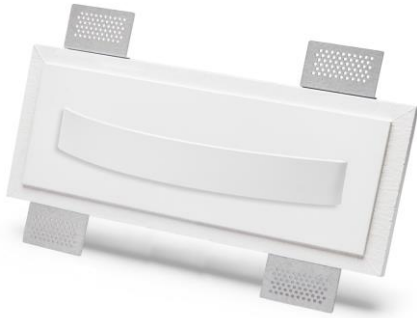

Technical Data Sheet

Last data update

8/5/2017

9010
novantadieci®

	Base
	300mm
	Height
	40mm
	Depth
	60mm
	Req. space behind the plasterboard
	50mm
	hole on the plasterboard
	405x145mm
	External measures
	400x140mm

General notes

INCASSO DA PARETE

2486A-3003

Recessed Wall lamp / CRISTALY + ALUMITE

Surface finish : CRISTALY

LED 8W / 24Vdc / 900lm / 3000°K / CRI85

Model

Code	2486A
Product family	INCASSO DA PARETE
Type	Recessed Wall lamp

Material/Surface finish

Code	004
Material	CRISTALY + ALUMITE
Surface finish	CRISTALY

Electrical part

Code	3003
Type	LED
Power	8W
Tension	24Vdc
Light Output	900lm
Colour Temperature	3000°K
CRI	85
Light Output of the lamp	630lm
Dimmable	SI
Power Supply	by Remote Power Supply
Connection	Screw Terminal
Cover	