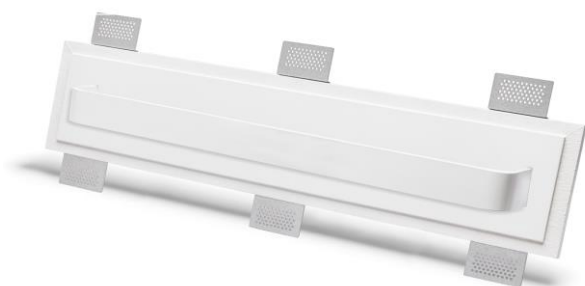

Technical Data Sheet

Last data update

8/5/2017

9010
novantadieci®

Base

600mm

Height

40mm

Depth

50mm

Req. space behind the plasterboard

50mm

hole on the plasterboard

705x145mm

External measures

700x140mm

General notes

INCASSO DA PARETE

2485C-4003

Recessed Wall lamp / CRISTALY + ALUMITE

Surface finish : CRISTALY

LED 14,5W / 24Vdc / 1700lm / 4000°K / CRI85

Model

Code	2485C
Product family	INCASSO DA PARETE
Type	Recessed Wall lamp

Material/Surface finish

Code	004
Material	CRISTALY + ALUMITE
Surface finish	CRISTALY

Electrical part

Code	4003
Type	LED
Power	14,5W
Tension	24Vdc
Light Output	1700lm
Colour Temperature	4000°K
CRI	85
Light Output of the lamp	1190lm
Dimmable	SI
Power Supply	by Remote Power Supply
Connection	Screw Terminal
Cover	