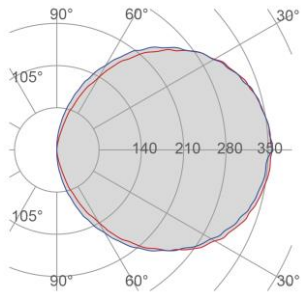

General Data

Protection Index	IP20
Isolation Class	III
Weight [Kg]	5,6
Country of production	MADE IN ITALY
Mounting instruction	025.585_9010

Installation

Multisize system	SI
Position	Wall Lamp

Packaging

Type	White american Box
Measures AxBxH	760x240x210mm
Gross Weight [Kg]	6,3852
Master carton	NO
Quantity of articles	
Measures AxBxH	

Technical Data Sheet

2485C-4003

Fotometric Data

<i>Electrical part</i>	4003_14,5
<i>Power</i>	14,5W
<i>Light Output</i>	1700lm
<i>Colour Temperature</i>	4000°K
<i>CRI</i>	85
<i>Lamp Light Output</i>	70%
<i>Light Output of the lamp</i>	1190lm
<i>Beam Angle</i>	115°
<i>Beam Inclination</i>	

Code 026.260
Measures 157x54x36mm
Power 60W
Input 220-240V~W
Output 24Vdc

Code 026.261
Measures 219x63x35.5mm
Power 150W
Input 180-295V~W
Output 24Vdc

Code 026.262
Measures 244x71x35.5mm
Power 240W
Input 180-295V~W
Output 24Vdc

Code 026.190+026.261
Measures 156x52x24mm
Power 150W
Input 180-295V~W
Output 24Vdc
Dimmable PUSH/0-10V/DALI

Code 026.190+026.262
Measures 156x52x24mm
Power 240W
Input 180-295V~W
Output 24Vdc
Dimmable PUSH/0-10V/DALI