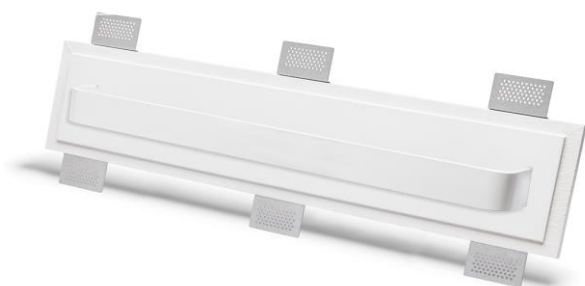

# Technical Data Sheet

Last data update

8/5/2017

9010  
novantadieci®

*Base*

600mm

*Height*

40mm

## INCASSO DA PARETE

2485C-3003

Recessed Wall lamp / CRISTALY + ALUMITE

Surface finish : CRISTALY

LED 14,5W / 24Vdc / 1650lm / 3000°K / CRI85

### Model

Code	2485C
Product family	INCASSO DA PARETE
Type	Recessed Wall lamp