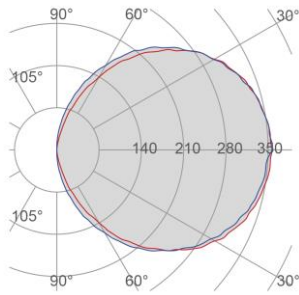

General Data

Protection Index	IP20
Isolation Class	III
Weight [Kg]	5,6
Country of production	MADE IN ITALY
Mounting instruction	025.585_9010

Installation

Multisize system	SI
Position	Wall Lamp

Packaging

Type	White american Box
Measures AxBxH	760x240x210mm
Gross Weight [Kg]	6,3852
Master carton	NO
Quantity of articles	
Measures AxBxH	

Technical Data Sheet

2485C-2703

9010
novantadieci®

Fotometric Data

<i>Electrical part</i>	2703_14,5
<i>Power</i>	14,5W
<i>Light Output</i>	1600lm
<i>Colour Temperature</i>	2700°K
<i>CRI</i>	85
<i>Lamp Light Output</i>	70%
<i>Light Output of the lamp</i>	1120lm
<i>Beam Angle</i>	115°
<i>Beam Inclination</i>	