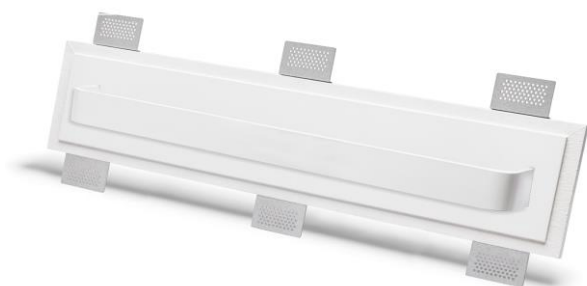

Technical Data Sheet

Last data update

8/5/2017

9010
novantadieci®

Base

600mm

Height

40mm

Depth

50mm

Req. space behind the plasterboard

50mm

hole on the plasterboard

705x145mm

External measures

700x140mm

General notes

INCASSO DA PARETE

2485C-2703

Recessed Wall lamp / CRISTALY + ALUMITE

Surface finish : CRISTALY

LED 14,5W / 24Vdc / 1600lm / 2700°K / CRI85

Model

Code	2485C
Product family	INCASSO DA PARETE
Type	Recessed Wall lamp

Material/Surface finish

Code	004
Material	CRISTALY + ALUMITE
Surface finish	CRISTALY

Electrical part

Code	2703
Type	LED
Power	14,5W
Tension	24Vdc
Light Output	1600lm
Colour Temperature	2700°K
CRI	85
Light Output of the lamp	1120lm
Dimmable	SI
Power Supply	by Remote Power Supply
Connection	Screw Terminal
Cover	