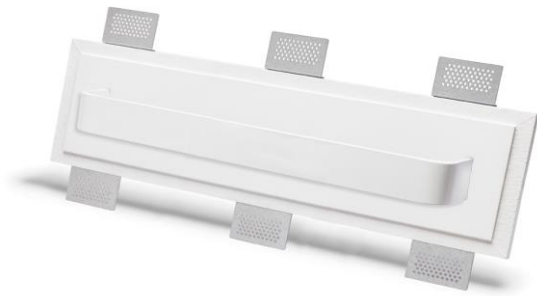

Technical Data Sheet

Last data update

8/5/2017

9010
novantadieci®

	Base
450mm	
	Height
40mm	
	Depth
50mm	
	Req. space behind the plasterboard
50mm	
	hole on the plasterboard
555x145mm	
	External measures
550x140mm	

General notes

INCASSO DA PARETE

2485B-3003

Recessed Wall lamp / CRISTALY + ALUMITE

Surface finish : CRISTALY

LED 10.5W / 24Vdc / 1200lm / 3000°K / CRI85

Model

Code	2485B
Product family	INCASSO DA PARETE
Type	Recessed Wall lamp

Material/Surface finish

Code	004
Material	CRISTALY + ALUMITE
Surface finish	CRISTALY

Electrical part

Code	3003
Type	LED
Power	10.5W
Tension	24Vdc
Light Output	1200lm
Colour Temperature	3000°K
CRI	85
Light Output of the lamp	840lm
Dimmable	SI
Power Supply	by Remote Power Supply
Connection	Screw Terminal
Cover	

General Data

Protection Index	IP20
Isolation Class	III
Weight [Kg]	3,4
Country of production	MADE IN ITALY
Mounting instruction	025.585_9010

Installation

Multisize system	SI
Position	Wall Lamp

Packaging

Type	White american Box
Measures AxBxH	760x240x210mm
Gross Weight [Kg]	4,1852
Master carton	NO
Quantity of articles	
Measures AxBxH	