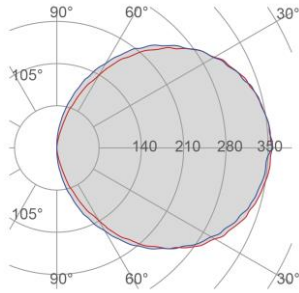

Technical Data Sheet

Last data update

8/5/2017

9010
novantadieci®

	Base
450mm	
	Height
40mm	
	Depth
50mm	
	Req. space behind the plasterboard
50mm	
	hole on the plasterboard
555x145mm	
	External measures
550x140mm	

General Data

Protection Index	IP20
Isolation Class	III
Weight [Kg]	3,4
Country of production	MADE IN ITALY
Mounting instruction	025.585_9010

Installation

Multisize system	SI
Position	Wall Lamp

Packaging

Type	White american Box
Measures AxBxH	760x240x210mm
Gross Weight [Kg]	4,1852
Master carton	NO
Quantity of articles	
Measures AxBxH	

Technical Data Sheet

2485B-3003

Fotometric Data

<i>Electrical part</i>	3003_10,5
<i>Power</i>	10.5W
<i>Light Output</i>	1200lm
<i>Colour Temperature</i>	3000°K
<i>CRI</i>	85
<i>Lamp Light Output</i>	70%
<i>Light Output of the lamp</i>	840lm
<i>Beam Angle</i>	115°
<i>Beam Inclination</i>	

<i>Code</i>	026.261
<i>Measures</i>	219x63x35.5mm
<i>Power</i>	150W
<i>Input</i>	180-295V~W
<i>Output</i>	24Vdc

<i>Code</i>	026.262
<i>Measures</i>	244x71x35.5mm
<i>Power</i>	240W
<i>Input</i>	180-295V~W
<i>Output</i>	24Vdc