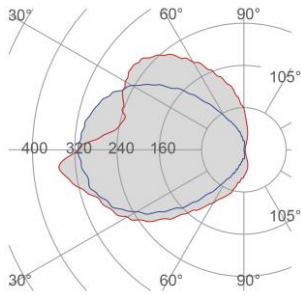

General Data

Protection Index	IP20
Isolation Class	III
Weight [Kg]	9,5
Country of production	MADE IN ITALY
Mounting instruction	025.581_9010

Installation

Multisize system	SI
Position	Wall Lamp

Packaging

Type	White american Box
Measures AxBxH	1090x240x210mm
Gross Weight [Kg]	10,626
Master carton	NO
Quantity of articles	
Measures AxBxH	

Technical Data Sheet

2484C-4004

Fotometric Data

<i>Electrical part</i>	4004_19
<i>Power</i>	19W
<i>Light Output</i>	1800lm
<i>Colour Temperature</i>	4000°K
<i>CRI</i>	85
<i>Lamp Light Output</i>	46%
<i>Light Output of the lamp</i>	828lm
<i>Beam Angle</i>	\
<i>Beam Inclination</i>	