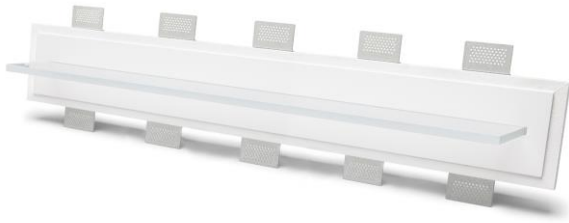

Technical Data Sheet

Last data update

8/5/2017

9010
novantadieci®

	Base
	900mm
	Height
	12mm
	Depth
	100mm
	Req. space behind the plasterboard
	50mm
	hole on the plasterboard
	1005x145mm
	External measures
	1000x140mm

General notes

INCASSO DA PARETE

2484C-4004

Recessed Wall lamp / CRISTALY

Surface finish : CRISTALY

LED 19W / 24Vdc / 1800lm / 4000°K / CRI85

Model

Code	2484C
Product family	INCASSO DA PARETE
Type	Recessed Wall lamp

Material/Surface finish

Code	004
Material	CRISTALY
Surface finish	CRISTALY

Electrical part

Code	4004
Type	LED
Power	19W
Tension	24Vdc
Light Output	1800lm
Colour Temperature	4000°K
CRI	85
Light Output of the lamp	828lm
Dimmable	SI
Power Supply	by Remote Power Supply
Connection	2 PVC cables
Cover	

General Data

Protection Index	IP20
Isolation Class	III
Weight [Kg]	9,5
Country of production	MADE IN ITALY
Mounting instruction	025.581_9010

Installation

Multisize system	SI
Position	Wall Lamp

Packaging

Type	White american Box
Measures AxBxH	1090x240x210mm
Gross Weight [Kg]	10,626
Master carton	NO
Quantity of articles	
Measures AxBxH	