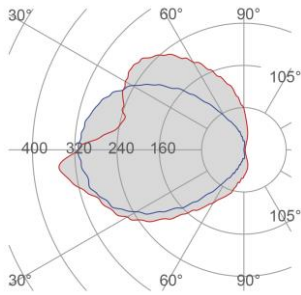

General Data

Protection Index	IP20
Isolation Class	III
Weight [Kg]	9,5
Country of production	MADE IN ITALY
Mounting instruction	025.581_9010

Installation

Multisize system	SI
Position	Wall Lamp

Packaging

Type	White american Box
Measures AxBxH	1090x240x210mm
Gross Weight [Kg]	10,626
Master carton	NO
Quantity of articles	
Measures AxBxH	

Technical Data Sheet

2484C-2704

Fotometric Data

<i>Electrical part</i>	2704_19
<i>Power</i>	19W
<i>Light Output</i>	1600lm
<i>Colour Temperature</i>	2700°K
<i>CRI</i>	85
<i>Lamp Light Output</i>	46%
<i>Light Output of the lamp</i>	736lm
<i>Beam Angle</i>	\
<i>Beam Inclination</i>	