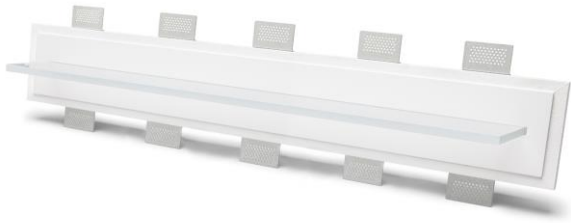

Technical Data Sheet

Last data update

8/5/2017

9010
novantadieci®

Base

900mm

Height

12mm

Depth

100mm

Req. space behind the plasterboard

50mm

hole on the plasterboard

1005x145mm

External measures

1000x140mm

General notes

INCASSO DA PARETE

2484C-2704

Recessed Wall lamp / CRISTALY

Surface finish : CRISTALY

LED 19W / 24Vdc / 1600lm / 2700°K / CRI85

Model

Code	2484C
Product family	INCASSO DA PARETE
Type	Recessed Wall lamp

Material/Surface finish

Code	004
Material	CRISTALY
Surface finish	CRISTALY

Electrical part

Code	2704
Type	LED
Power	19W
Tension	24Vdc
Light Output	1600lm
Colour Temperature	2700°K
CRI	85
Light Output of the lamp	736lm
Dimmable	SI
Power Supply	by Remote Power Supply
Connection	2 PVC cables
Cover	