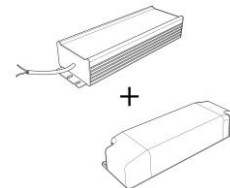

Code 026.190+026.261
Measures 156x52x24mm
Power 150W
Input 180-295V~W
Output 24Vdc
Dimmable PUSH/0-10V/DALI