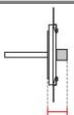

Depth

100mm

Req. space behind the plasterboard

50mm

hole on the plasterboard

705x145mm

External measures

700x140mm

General Data

Protection Index	IP20
Isolation Class	III
Weight [Kg]	6,5
Country of production	MADE IN ITALY
Mounting instruction	025.581_9010

Installation

Multisize system	SI
Position	Wall Lamp

Packaging

Type	White american Box
Measures AxBxH	760x240x210mm
Gross Weight [Kg]	7,2852
Master carton	NO
Quantity of articles	
Measures AxBxH	

Code 026.260
Measures 157x54x36mm
Power 60W
Input 220-240V~W
Output 24Vdc

Code 026.261
Measures 219x63x35.5mm
Power 150W
Input 180-295V~W
Output 24Vdc

Code 026.262
Measures 244x71x35.5mm
Power 240W
Input 180-295V~W
Output 24Vdc

Code 026.190+026.261
Measures 156x52x24mm
Power 150W
Input 180-295V~W
Output 24Vdc
Dimmable PUSH/0-10V/DALI

Code 026.190+026.262
Measures 156x52x24mm
Power 240W
Input 180-295V~W
Output 24Vdc
Dimmable PUSH/0-10V/DALI