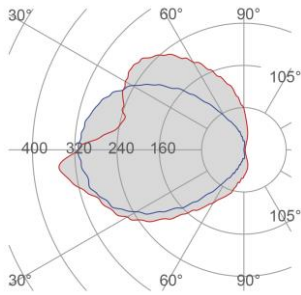

General Data

Protection Index	IP20
Isolation Class	III
Weight [Kg]	6,5
Country of production	MADE IN ITALY
Mounting instruction	025.581_9010

Installation

Multisize system	SI
Position	Wall Lamp

Packaging

Type	White american Box
Measures AxBxH	760x240x210mm
Gross Weight [Kg]	7,2852
Master carton	NO
Quantity of articles	
Measures AxBxH	

Technical Data Sheet

2484B-3004

Fotometric Data

<i>Electrical part</i>	3004_12
<i>Power</i>	12W
<i>Light Output</i>	1100lm
<i>Colour Temperature</i>	3000°K
<i>CRI</i>	85
<i>Lamp Light Output</i>	46%
<i>Light Output of the lamp</i>	506lm
<i>Beam Angle</i>	\
<i>Beam Inclination</i>	\