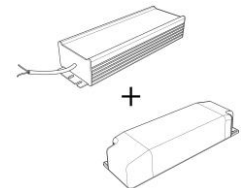

Code 026.190+026.262
Measures 156x52x24mm
Power 240W
Input 180-295V~W
Output 24Vdc
Dimmable PUSH/0-10V/DALI