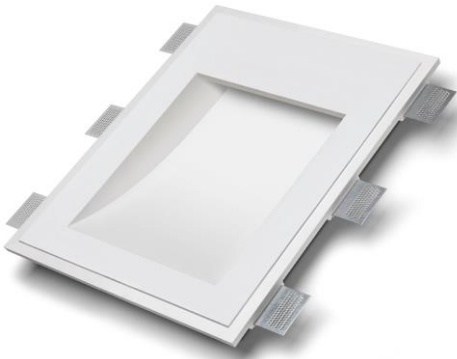

Technical Data Sheet

Last data update

3/24/2016

9010
novantadieci®

Req. space behind the plasterboard

80mm

hole on the plasterboard

305x465mm

External measures

300x460mm

Measures of the light output

210x300mm

Height without electrical part

80mm

Height including the electrical part

80mm

Notes on measures

General notes

INCASSO DA PARETE

2416C-4031

Recessed Wall lamp / CRISTALY

Surface finish : CRISTALY

LED 16.5W / 700mA / 2750lm / 4000°K / CRI85

Model

Code	2416C
Product family	INCASSO DA PARETE
Type	Recessed Wall lamp

Material/Surface finish

Code	004
Material	CRISTALY
Surface finish	CRISTALY

Electrical part

Code	4031
Type	LED
Power	16.5W
Current	700mA
Light Output	2750lm
Colour Temperature	4000°K
CRI	85
Light Output of the lamp	2145lm
Dimmable	SI
Power Supply	Power Supply in counterceiling
Connection	2 PVC cables
Cover	Transparent Silicon Paint