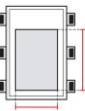

Req. space behind the plasterboard

80mm

hole on the plasterboard

305x465mm

External measures

300x460mm

Measures of the light output

210x300mm

Height without electrical part

80mm

Height including the electrical part

80mm

Notes on measures

General notes

INCASSO DA PARETE

2416C-3031

General Data

Protection Index	IP20
Isolation Class	III
Weight [Kg]	4,9
Country of production	MADE IN ITALY
Mounting instruction	025.551_9010_REV02

Installation

Multisize system	SI
Position	Wall

Packaging

Type	White american Box
Measures AxBxH	530x400x175mm
Gross Weight [Kg]	5,6606
Master carton	NO
Quantity of articles	
Measures AxBxH	

<i>Code</i>	026.206
<i>Measures</i>	124x82x23mm
<i>Power</i>	60,2W
<i>Input</i>	180-295V~W
<i>Output</i>	700mA
<i>Dimmable</i>	PUSH/DALI

<i>Code</i>	026.207
<i>Measures</i>	124x82x23mm
<i>Power</i>	60,2W
<i>Input</i>	180-295V~W
<i>Output</i>	700mA
<i>Dimmable</i>	0-10V