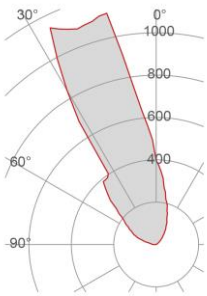

*External measures*

320x280mm

*Measures of the wall lamp*

200x200mm

*Height without electrical part*

85mm

*Protrusion*

75mm

### Packaging

Type	White american Box
Measures AxBxH	460x245x350mm
Gross Weight [Kg]	4,4586
Master carton	NO
Quantity of articles	
Measures AxBxH	

## Fotometric Data

<i>Electrical part</i>	3031
<i>Power</i>	16.5W
<i>Light Output</i>	2600lm
<i>Colour Temperature</i>	3000°K
<i>CRI</i>	85
<i>Lamp Light Output</i>	45%
<i>Light Output of the lamp</i>	1170lm
<i>Beam Angle</i>	28°
<i>Beam Inclination</i>	18°