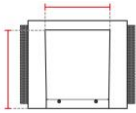

# Technical Data Sheet

Last data update

3/15/2016

9010  
novantadieci®

*Req. space behind the plasterboard*

90mm

*hole on the plasterboard*

325x285mm

*External measures*

320x280mm

*Measures of the wall lamp*

200x200mm

*Height without electrical part*

85mm

*Protrusion*

75mm