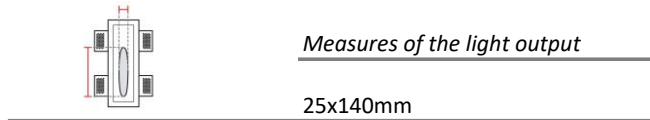

Technical Data Sheet

Last data update

1/17/2017

9010
novantadieci®

Notes on measures

General notes

PASSO

4204B-2700

Recessed Spotlight / CRISTALY
Surface finish : CRISTALY
LED 2W / 24Vdc / 190lm / 2700°K / CRI85

Model

Code	4204B
Product family	PASSO
Type	Recessed Spotlight

Material/Surface finish

Code	004
Material	CRISTALY
Surface finish	CRISTALY

Electrical part

Code	2700
Type	LED
Power	2W
Tension	24Vdc
Light Output	190lm
Colour Temperature	2700°K
CRI	85
Light Output of the lamp	104,5lm
Dimmable	SI
Power Supply	by Remote Power Supply
Connection	2 PVC cables
Cover	

General Data

Protection Index	IP20
Isolation Class	III
Weight [Kg]	1,2
Country of production	MADE IN ITALY
Mounting instruction	025.416_9010_REV03

Installation

Multisize system	SI
Position	Wall pathmarker

Packaging

Type	White american Box
Measures AxBxH	339x176x81mm
Gross Weight [Kg]	1,2991
Master carton	NO
Quantity of articles	
Measures AxBxH