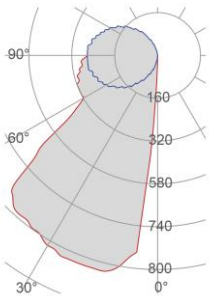

General Data

Protection Index	IP20
Isolation Class	III
Weight [Kg]	1,2
Country of production	MADE IN ITALY
Mounting instruction	025.416_9010_REV03

Installation

Multisize system	SI
Position	Wall pathmarker

Packaging

Type	White american Box
Measures AxBxH	339x176x81mm
Gross Weight [Kg]	1,2991
Master carton	NO
Quantity of articles	
Measures AxBxH	

Technical Data Sheet

4204B-2700

Fotometric Data

<i>Electrical part</i>	2700_A
<i>Power</i>	2W
<i>Light Output</i>	190lm
<i>Colour Temperature</i>	2700°K
<i>CRI</i>	85
<i>Lamp Light Output</i>	55%
<i>Light Output of the lamp</i>	104,5lm
<i>Beam Angle</i>	50°
<i>Beam Inclination</i>	

Code 026.259
Measures 167x45x30mm
Power 36W
Input 220-240V~W
Output 24Vdc

Code 026.260
Measures 157x54x36mm
Power 60W
Input 220-240V~W
Output 24Vdc

Dimmable Power Supply

Code 026.219
Measures 155x51x26mm
Power 21,6W
Input 220-240V~W
Output 24Vdc
Dimmable PUSH/0-10V/DALI