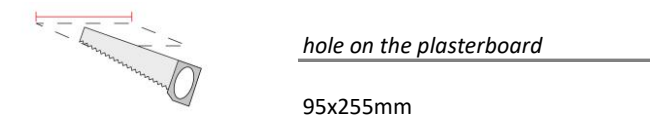

Technical Data Sheet

Last data update

1/17/2017

9010
novantadieci®

Notes on measures

General notes

PASSO

4204B-2700

Recessed Spotlight / CRISTALY
Surface finish : CRISTALY
LED 2W / 24Vdc / 190lm / 2700°K / CRI85

Model

Code	4204B
Product family	PASSO
Type	Recessed Spotlight

Material/Surface finish

Code	004
Material	CRISTALY
Surface finish	CRISTALY

Electrical part

Code	2700
Type	LED
Power	2W
Tension	24Vdc
Light Output	190lm
Colour Temperature	2700°K
CRI	85
Light Output of the lamp	104,5lm
Dimmable	SI
Power Supply	by Remote Power Supply
Connection	2 PVC cables
Cover	

General Data

Protection Index	IP20
Isolation Class	III
Weight [Kg]	1,2
Country of production	MADE IN ITALY
Mounting instruction	025.416_9010_REV03

Installation

Multisize system	SI
Position	Wall pathmarker

Packaging

Type	White american Box
Measures AxBxH	339x176x81mm
Gross Weight [Kg]	1,2991
Master carton	NO
Quantity of articles	
Measures AxBxH