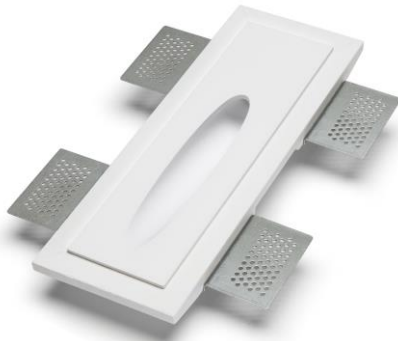

Technical Data Sheet

Last data update

1/17/2017

9010
novantadieci®

Notes on measures

General notes

PASSO

4204B-2700

Recessed Spotlight / CRISTALY
Surface finish : CRISTALY
LED 2W / 24Vdc / 190lm / 2700°K / CRI85

Model

Code	4204B
Product family	PASSO
Type	Recessed Spotlight

Material/Surface finish

Code	004
Material	CRISTALY
Surface finish	CRISTALY

Electrical part

Code	2700
Type	LED
Power	2W
Tension	24Vdc
Light Output	190lm
Colour Temperature	2700°K
CRI	85
Light Output of the lamp	104,5lm
Dimmable	SI
Power Supply	by Remote Power Supply
Connection	2 PVC cables
Cover	