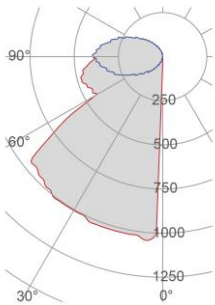

Technical Data Sheet

Last data update

7/19/2016

9010
novantadieci®

65mm

95x390mm

91x385mm

11x300mm

General Data

Protection Index	IP20
Isolation Class	III
Weight [Kg]	1,2
Country of production	MADE IN ITALY
Mounting instruction	025.566_9010

Installation

Multisize system	SI
Position	Wall pathmarker

Packaging

Type	White american Box
Measures AxBxH	435x170x135mm
Gross Weight [Kg]	1,4047
Master carton	NO
Quantity of articles	
Measures AxBxH	

Technical Data Sheet

4100G-3000

Fotometric Data

<i>Electrical part</i>	3000_B
<i>Power</i>	2W
<i>Light Output</i>	200lm
<i>Colour Temperature</i>	3000°K
<i>CRI</i>	85
<i>Lamp Light Output</i>	35%
<i>Light Output of the lamp</i>	70lm
<i>Beam Angle</i>	57°
<i>Beam Inclination</i>	30°

Code 026.259
Measures 167x45x30mm
Power 36W
Input 220-240V~W
Output 24Vdc

Code 026.260
Measures 157x54x36mm
Power 60W
Input 220-240V~W
Output 24Vdc

Dimmable Power Supply

Code 026.219
Measures 155x51x26mm
Power 21,6W
Input 220-240V~W
Output 24Vdc
Dimmable PUSH/0-10V/DALI