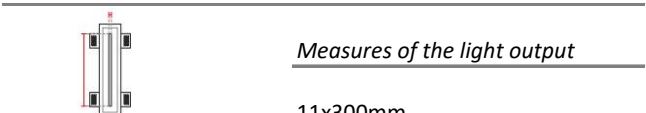

Technical Data Sheet

Last data update

7/19/2016

9010
novantadieci®

65mm

95x390mm

91x385mm

11x300mm

LED 2W / 24Vdc / 200lm / 3000°K / CRI85

Model

Code	4100G
Product family	PASSO
Type	Recessed Spotlight

Material/Surface finish

Code	004
Material	CRISTALY
Surface finish	CRISTALY

Electrical part

Code	3000
Type	LED
Power	2W
Tension	24Vdc
Light Output	200lm
Colour Temperature	3000°K
CRI	85
Light Output of the lamp	70lm
Dimmable	SI
Power Supply	by Remote Power Supply
Connection	Screw Terminal
Cover	Transparent Polycarbonate

Type	White american Box
Measures AxBxH	435x170x135mm
Gross Weight [Kg]	1,4047
Master carton	NO
Quantity of articles	
Measures AxBxH	

Technical Data Sheet

4100G-3000

Fotometric Data

<i>Electrical part</i>	3000_B
<i>Power</i>	2W
<i>Light Output</i>	200lm
<i>Colour Temperature</i>	3000°K
<i>CRI</i>	85
<i>Lamp Light Output</i>	35%
<i>Light Output of the lamp</i>	70lm
<i>Beam Angle</i>	57°
<i>Beam Inclination</i>	30°