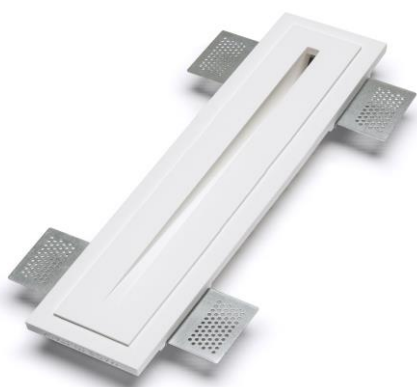

Technical Data Sheet

Last data update

7/19/2016

9010
novantadieci®

65mm

95x390mm

91x385mm

11x300mm

41mm

70mm

Notes on measures

General notes

PASSO

4100G-3000

Recessed Spotlight / CRISTALY

Surface finish : CRISTALY

LED 2W / 24Vdc / 200lm / 3000°K / CRI85

Model

Code	4100G
Product family	PASSO
Type	Recessed Spotlight

Material/Surface finish

Code	004
Material	CRISTALY
Surface finish	CRISTALY

Electrical part

Code	3000
Type	LED
Power	2W
Tension	24Vdc
Light Output	200lm
Colour Temperature	3000°K
CRI	85
Light Output of the lamp	70lm
Dimmable	SI
Power Supply	by Remote Power Supply
Connection	Screw Terminal
Cover	Transparent Polycarbonate

Type	White american Box
Measures AxBxH	435x170x135mm
Gross Weight [Kg]	1,4047
Master carton	NO
Quantity of articles	
Measures AxBxH	

Technical Data Sheet

4100G-3000

Fotometric Data

<i>Electrical part</i>	3000_B
<i>Power</i>	2W
<i>Light Output</i>	200lm
<i>Colour Temperature</i>	3000°K
<i>CRI</i>	85
<i>Lamp Light Output</i>	35%
<i>Light Output of the lamp</i>	70lm
<i>Beam Angle</i>	57°
<i>Beam Inclination</i>	30°