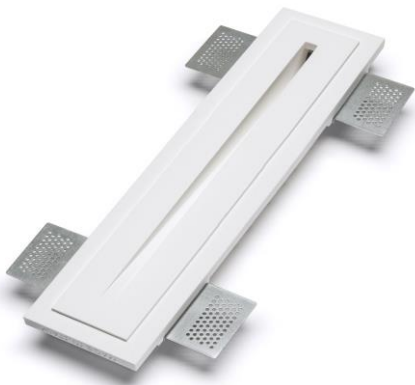

Technical Data Sheet

Last data update

7/19/2016

9010
novantadieci®

Notes on measures

General notes

PASSO

4100G-2700

Recessed Spotlight / CRISTALY
Surface finish : CRISTALY
LED 2W / 24Vdc / 190lm / 2700°K / CRI85

Model

Code	4100G
Product family	PASSO
Type	Recessed Spotlight

Material/Surface finish

Code	004
Material	CRISTALY
Surface finish	CRISTALY

Electrical part

Code	2700
Type	LED
Power	2W
Tension	24Vdc
Light Output	190lm
Colour Temperature	2700°K
CRI	85
Light Output of the lamp	66,5lm
Dimmable	SI
Power Supply	by Remote Power Supply
Connection	Screw Terminal
Cover	Transparent Polycarbonate

General Data

Protection Index	IP20
Isolation Class	III
Weight [Kg]	1,2
Country of production	MADE IN ITALY
Mounting instruction	025.566_9010

Installation

Multisize system	SI
Position	Wall pathmarker

Packaging

Type	White american Box
Measures AxBxH	435x170x135mm
Gross Weight [Kg]	1,4047
Master carton	NO
Quantity of articles	
Measures AxBxH