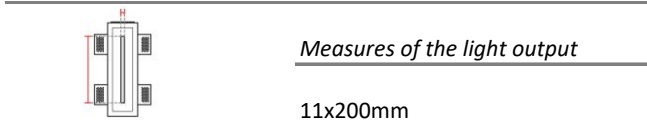

Technical Data Sheet

Last data update

7/19/2016

9010
novantadieci®

Notes on measures

General notes

PASSO

4100F-2700

Recessed Spotlight / CRISTALY
Surface finish : CRISTALY
LED 2W / 24Vdc / 190lm / 2700°K / CRI85

Model

Code	4100F
Product family	PASSO
Type	Recessed Spotlight

Material/Surface finish

Code	004
Material	CRISTALY
Surface finish	CRISTALY

Electrical part

Code	2700
Type	LED
Power	2W
Tension	24Vdc
Light Output	190lm
Colour Temperature	2700°K
CRI	85

Light Output of the lamp	66,5lm
Dimmable	SI

Power Supply	by Remote Power Supply
Connection	Screw Terminal
Cover	Transparent Polycarbonate

General Data

Protection Index	IP20
Isolation Class	III
Weight [Kg]	0,9
Country of production	MADE IN ITALY
Mounting instruction	025.566_9010

Installation

Multisize system	SI
Position	Wall pathmarker

Packaging

Type	White american Box
Measures AxBxH	339x176x81mm
Gross Weight [Kg]	0,9991
Master carton	NO
Quantity of articles	
Measures AxBxH