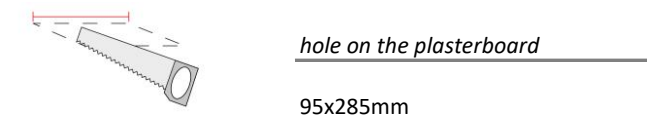

Technical Data Sheet

Last data update

7/19/2016

9010
novantadieci®

Notes on measures

General notes

PASSO

4100F-2700

Recessed Spotlight / CRISTALY
Surface finish : CRISTALY
LED 2W / 24Vdc / 190lm / 2700°K / CRI85

Model

Code	4100F
Product family	PASSO
Type	Recessed Spotlight

Material/Surface finish

Code	004
Material	CRISTALY
Surface finish	CRISTALY

Electrical part

Code	2700
Type	LED
Power	2W
Tension	24Vdc
Light Output	190lm
Colour Temperature	2700°K
CRI	85

Light Output of the lamp	66,5lm
Dimmable	SI

Power Supply	by Remote Power Supply
Connection	Screw Terminal
Cover	Transparent Polycarbonate

General Data

Protection Index	IP20
Isolation Class	III
Weight [Kg]	0,9
Country of production	MADE IN ITALY
Mounting instruction	025.566_9010

Installation

Multisize system	SI
Position	Wall pathmarker

Packaging

Type	White american Box
Measures AxBxH	339x176x81mm
Gross Weight [Kg]	0,9991
Master carton	NO
Quantity of articles	
Measures AxBxH