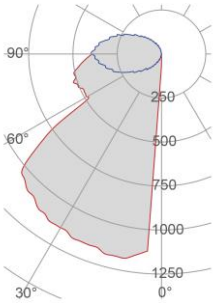

General Data

Protection Index	IP20
Isolation Class	III
Weight [Kg]	0,9
Country of production	MADE IN ITALY
Mounting instruction	025.566_9010

Installation

Multisize system	SI
Position	Wall pathmarker

Packaging

Type	White american Box
Measures AxBxH	339x176x81mm
Gross Weight [Kg]	0,9991
Master carton	NO
Quantity of articles	
Measures AxBxH	

Technical Data Sheet

4100F-2700

Fotometric Data

<i>Electrical part</i>	2700_B
<i>Power</i>	2W
<i>Light Output</i>	190lm
<i>Colour Temperature</i>	2700°K
<i>CRI</i>	85

Code 023.497
Measures 95X285X65mm
Measures of the hole on 125X315X75mm

Standard Power Supply

Code 026.258
Measures 130x42x23mm
Power 12W
Input 220-240V~W
Output 24Vdc

Code 026.259
Measures 167x45x30mm
Power 36W
Input 220-240V~W
Output 24Vdc